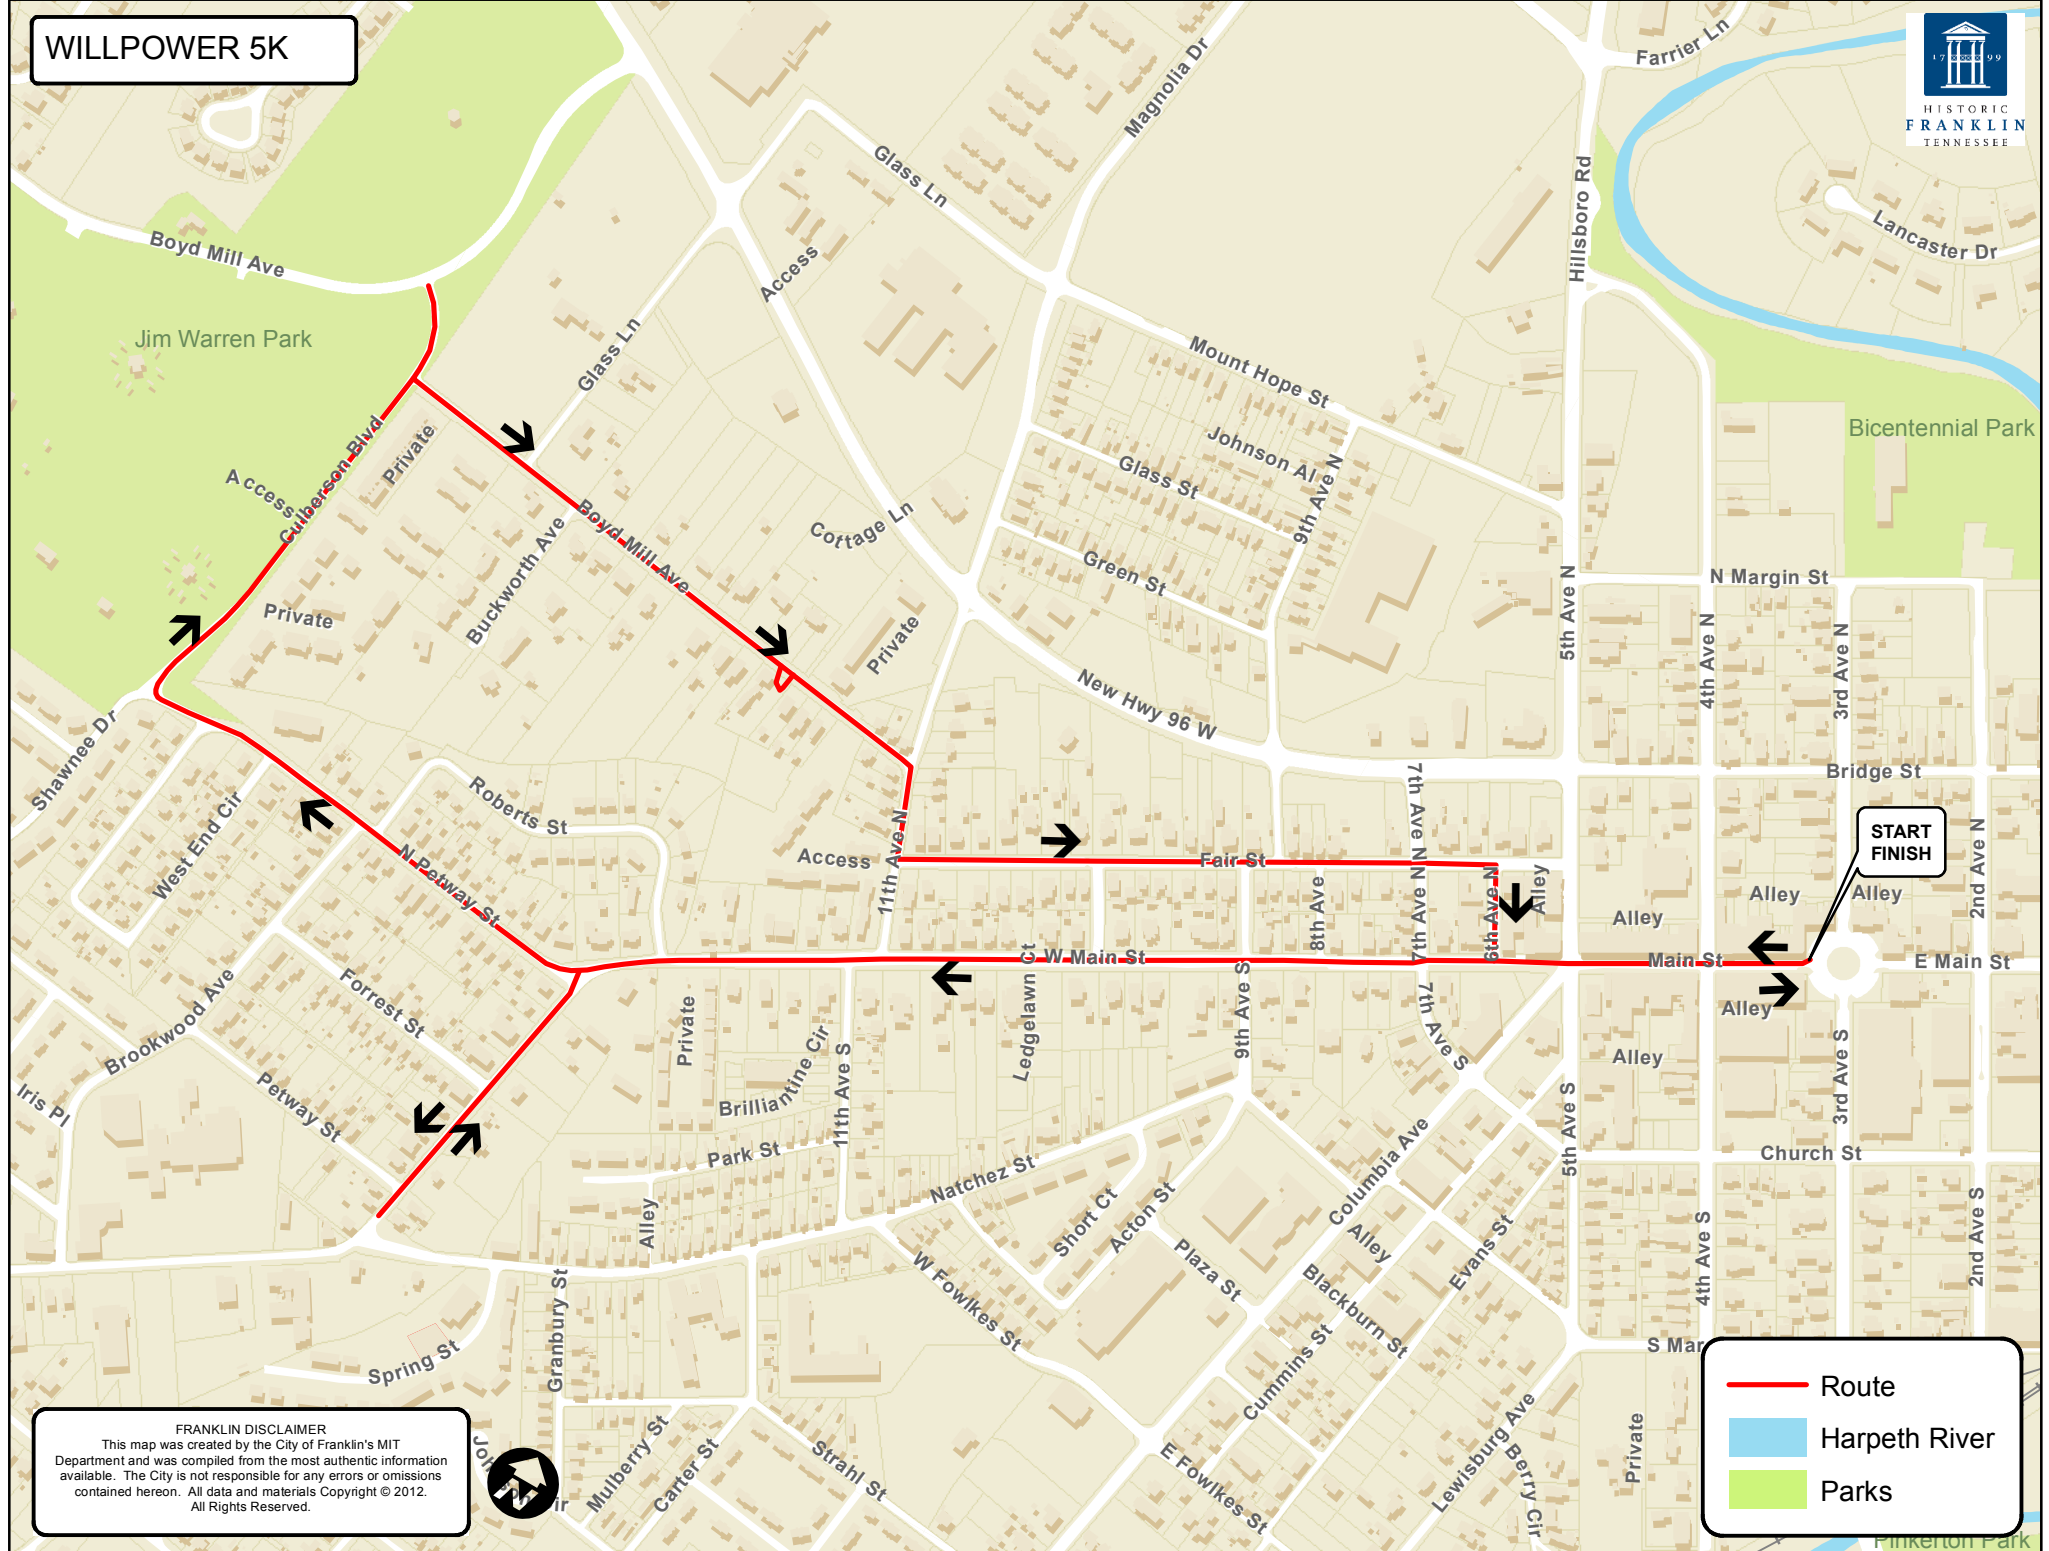

# WILLPOWER 5K

**FRANKLIN DISCLAIMER**  
 This map was created by the City of Franklin's MIT Department and was compiled from the most authentic information available. The City is not responsible for any errors or omissions contained hereon. All data and materials Copyright © 2012. All Rights Reserved.

- Route
- Harpeth River
- Parks