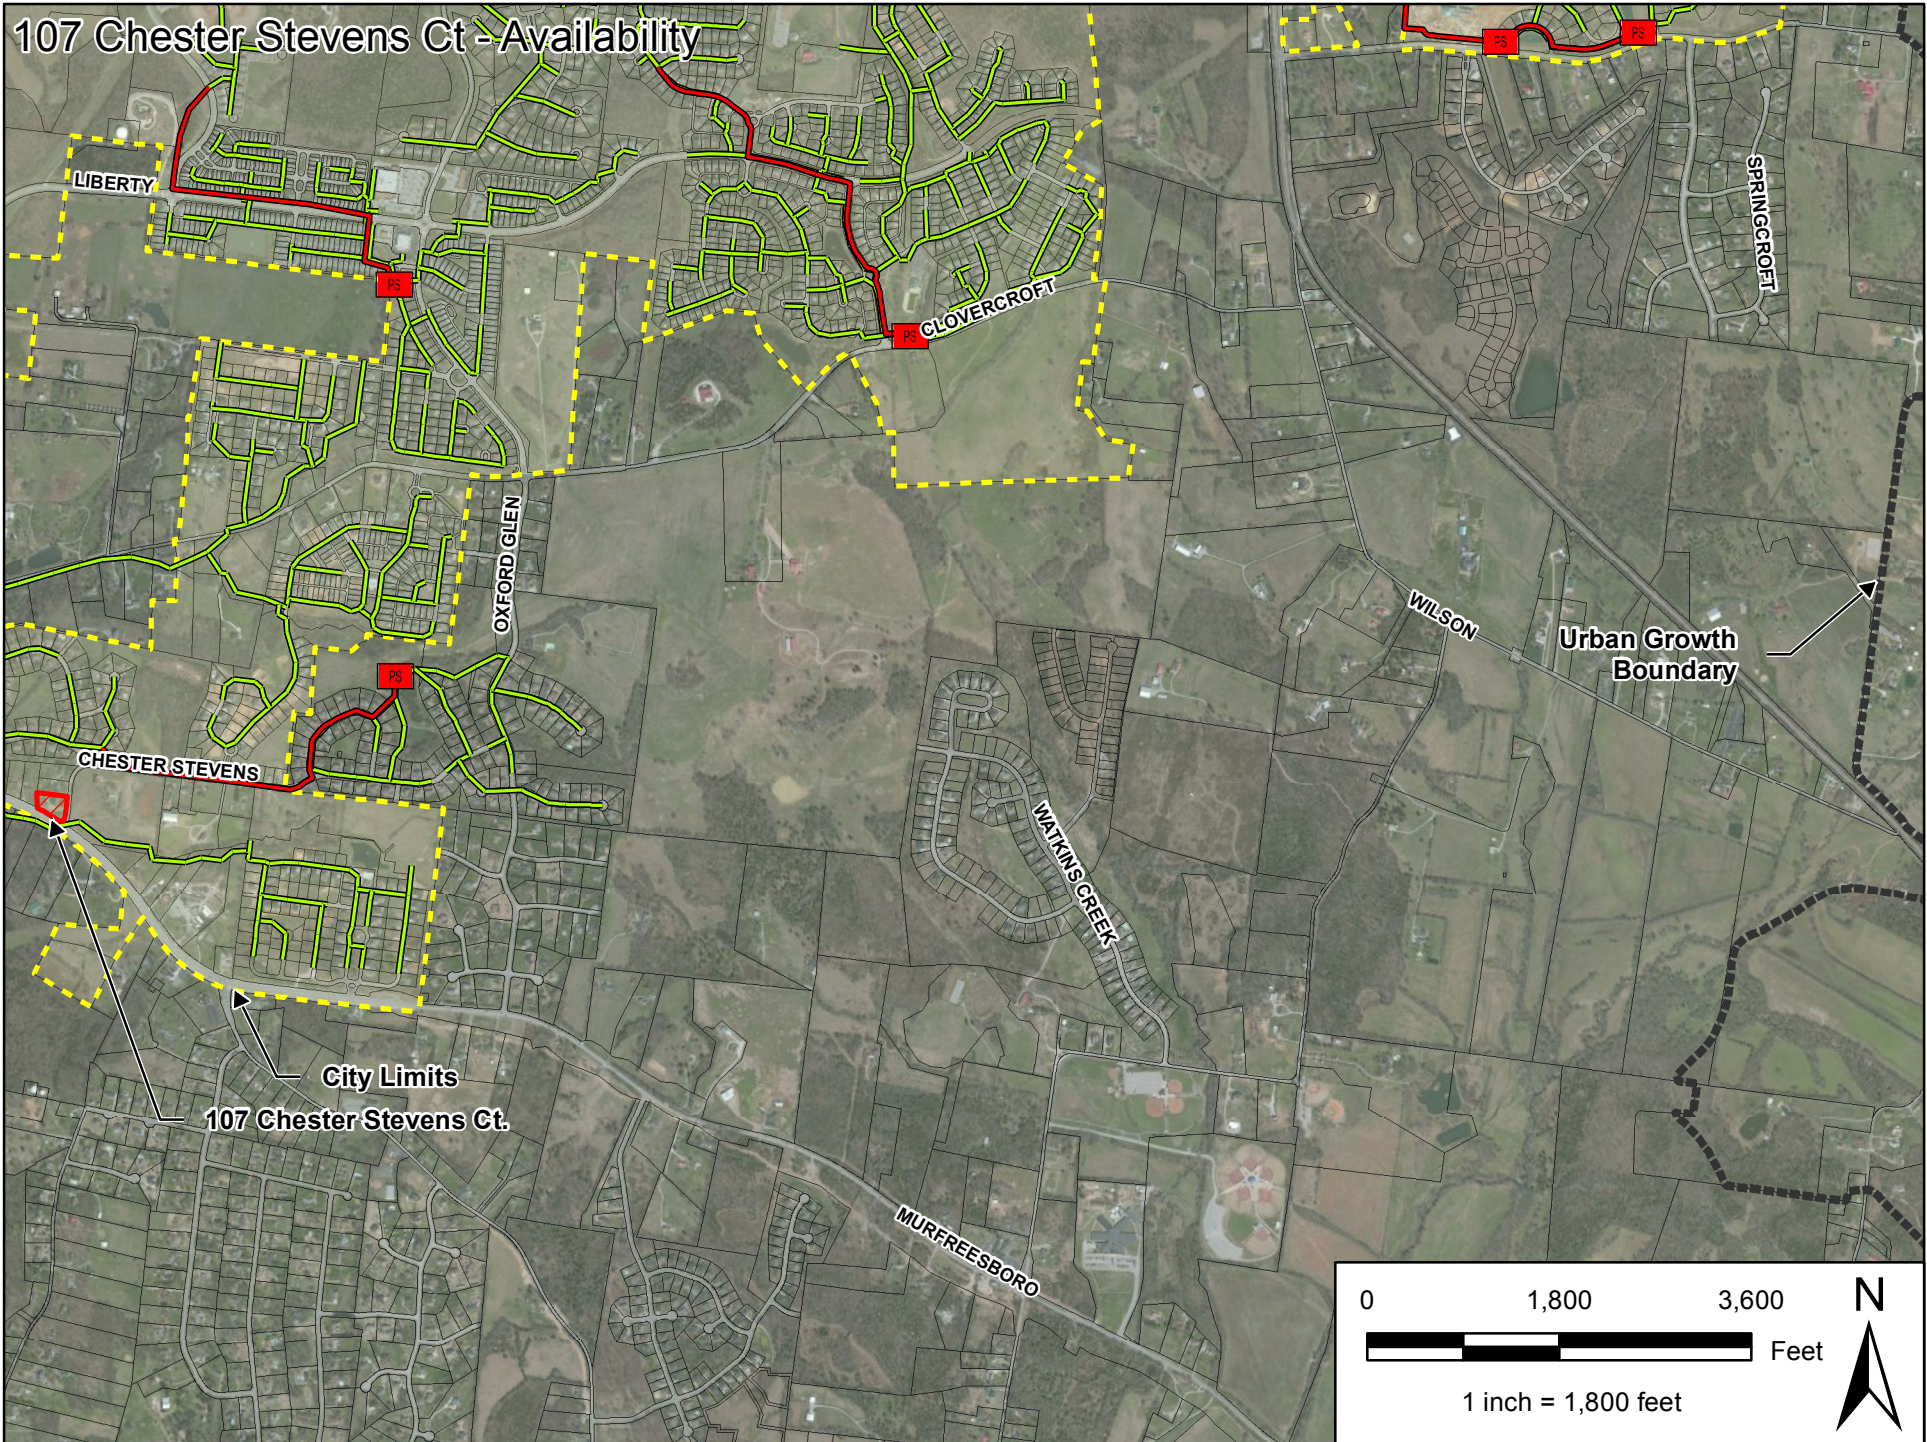

# 107 Chester Stevens Ct - Availability

LIBERTY

OXFORD GLEN

CLOVERCROFT

SPRINGCROFT

WILSON

Urban Growth Boundary

CHESTER STEVENS

WATKINS CREEK

City Limits

107 Chester Stevens Ct.

MURFREESBORO

0 1,800 3,600

Feet

1 inch = 1,800 feet