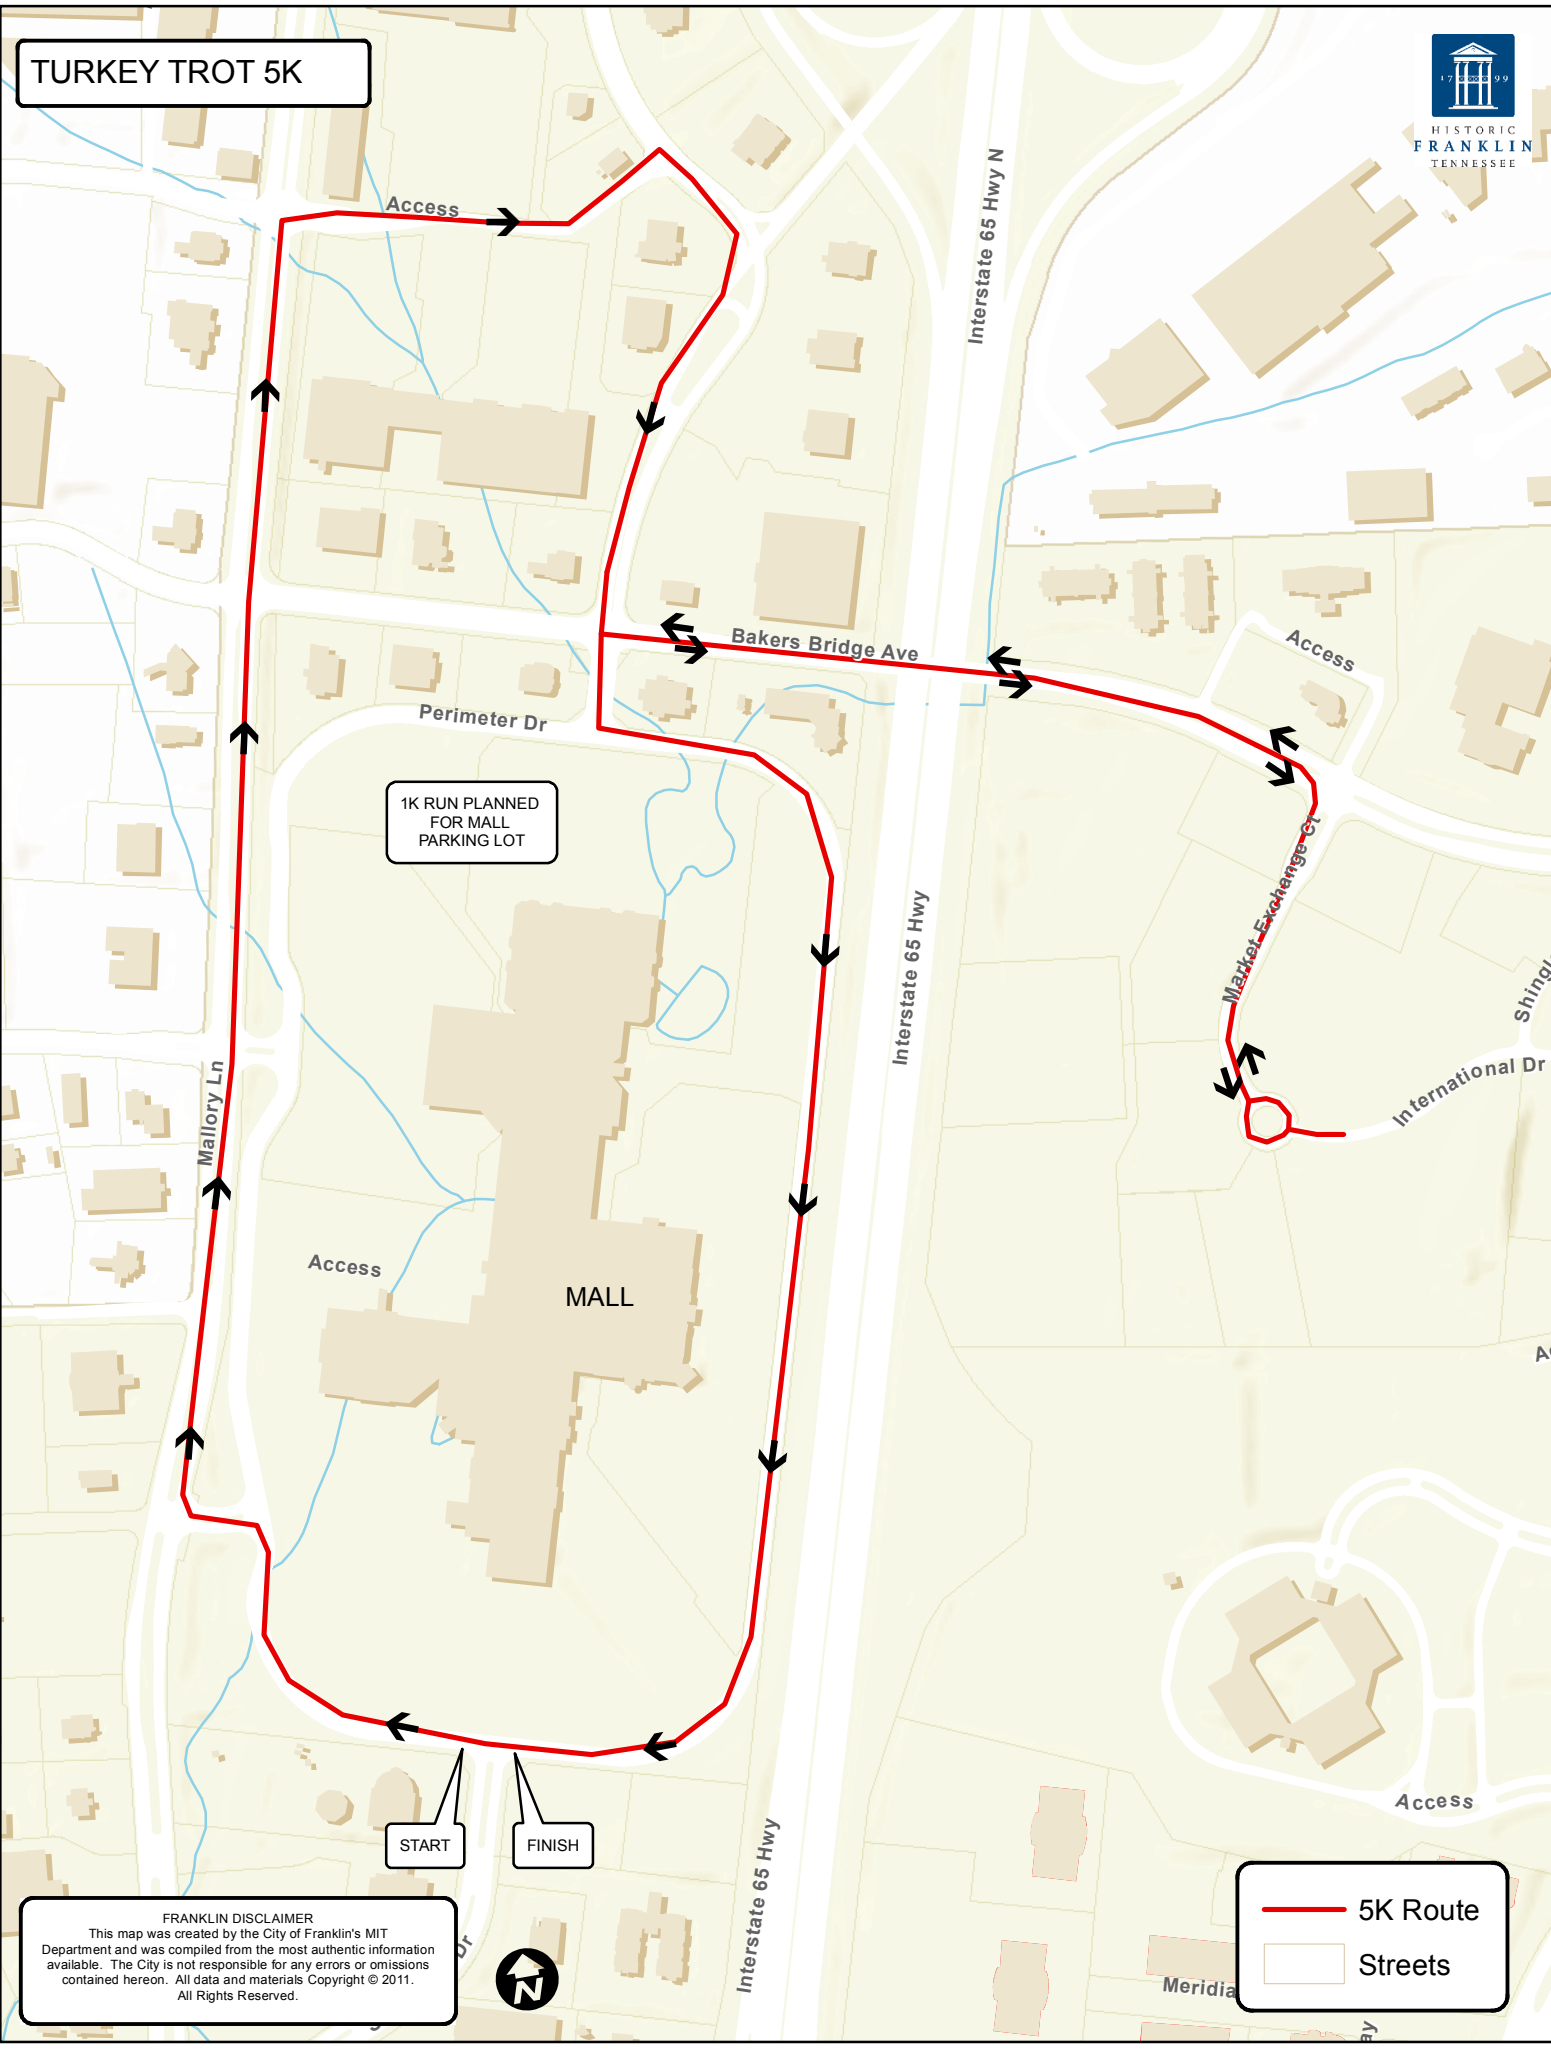

TURKEY TROT 5K

1K RUN PLANNED FOR MALL PARKING LOT

START

FINISH

FRANKLIN DISCLAIMER
This map was created by the City of Franklin's MIT Department and was compiled from the most authentic information available. The City is not responsible for any errors or omissions contained hereon. All data and materials Copyright © 2011. All Rights Reserved.

— 5K Route

□ Streets