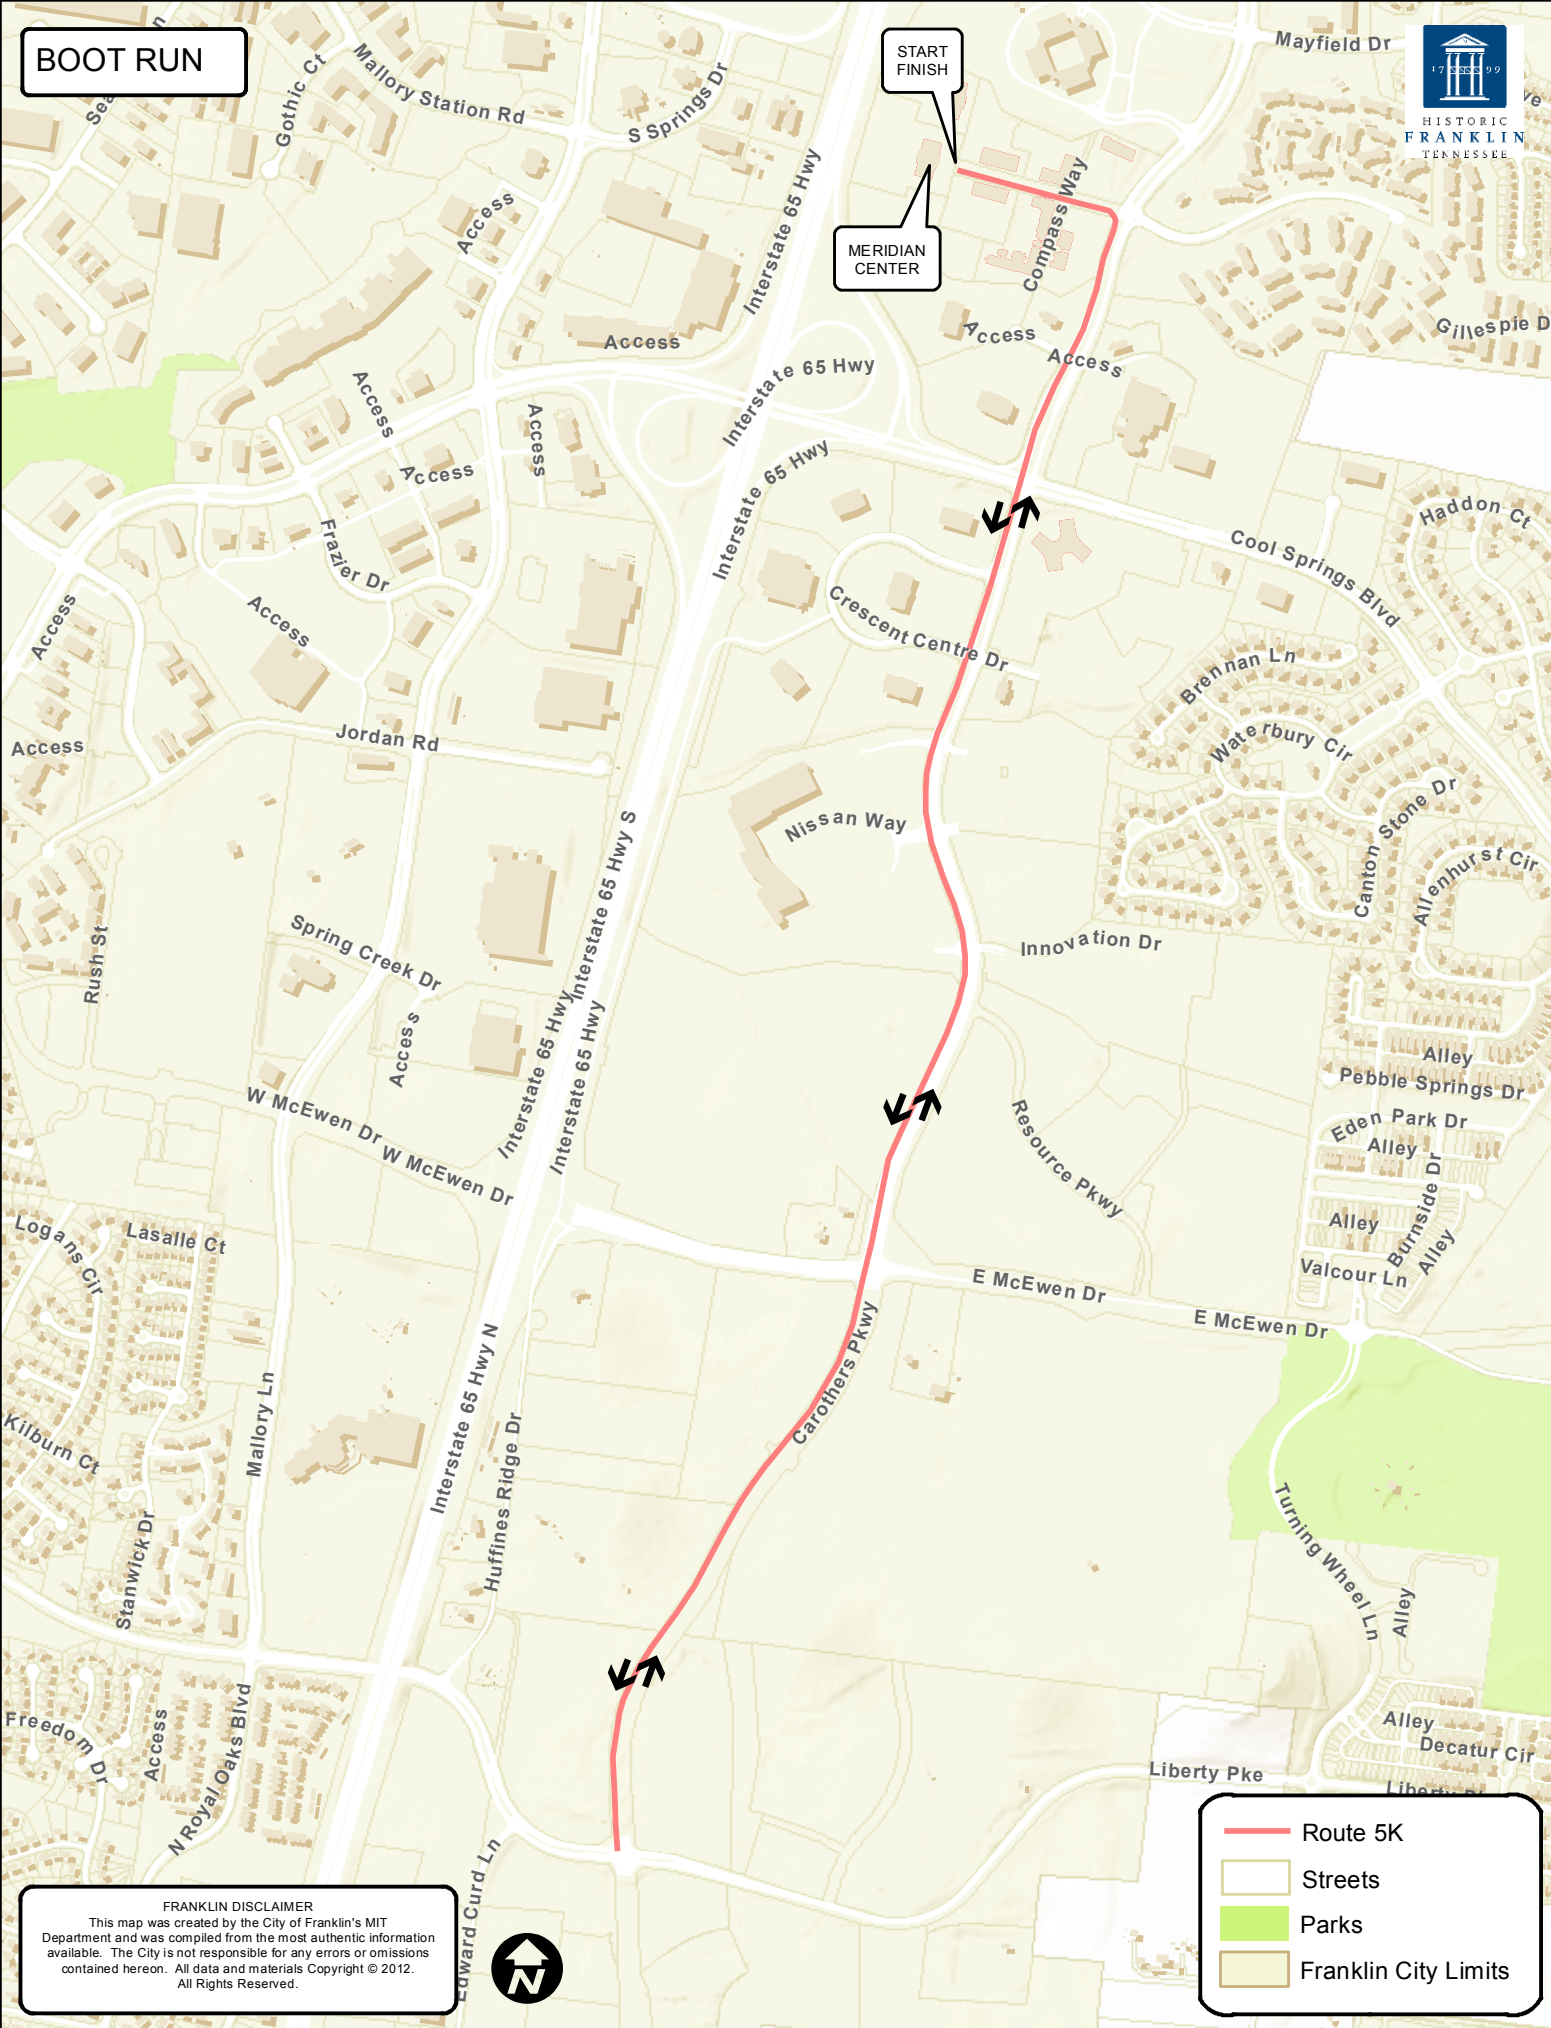

BOOT RUN

START
FINISH

MERIDIAN
CENTER

FRANKLIN DISCLAIMER
This map was created by the City of Franklin's MIT Department and was compiled from the most authentic information available. The City is not responsible for any errors or omissions contained hereon. All data and materials Copyright © 2012. All Rights Reserved.

- Route 5K
- Streets
- Parks
- Franklin City Limits