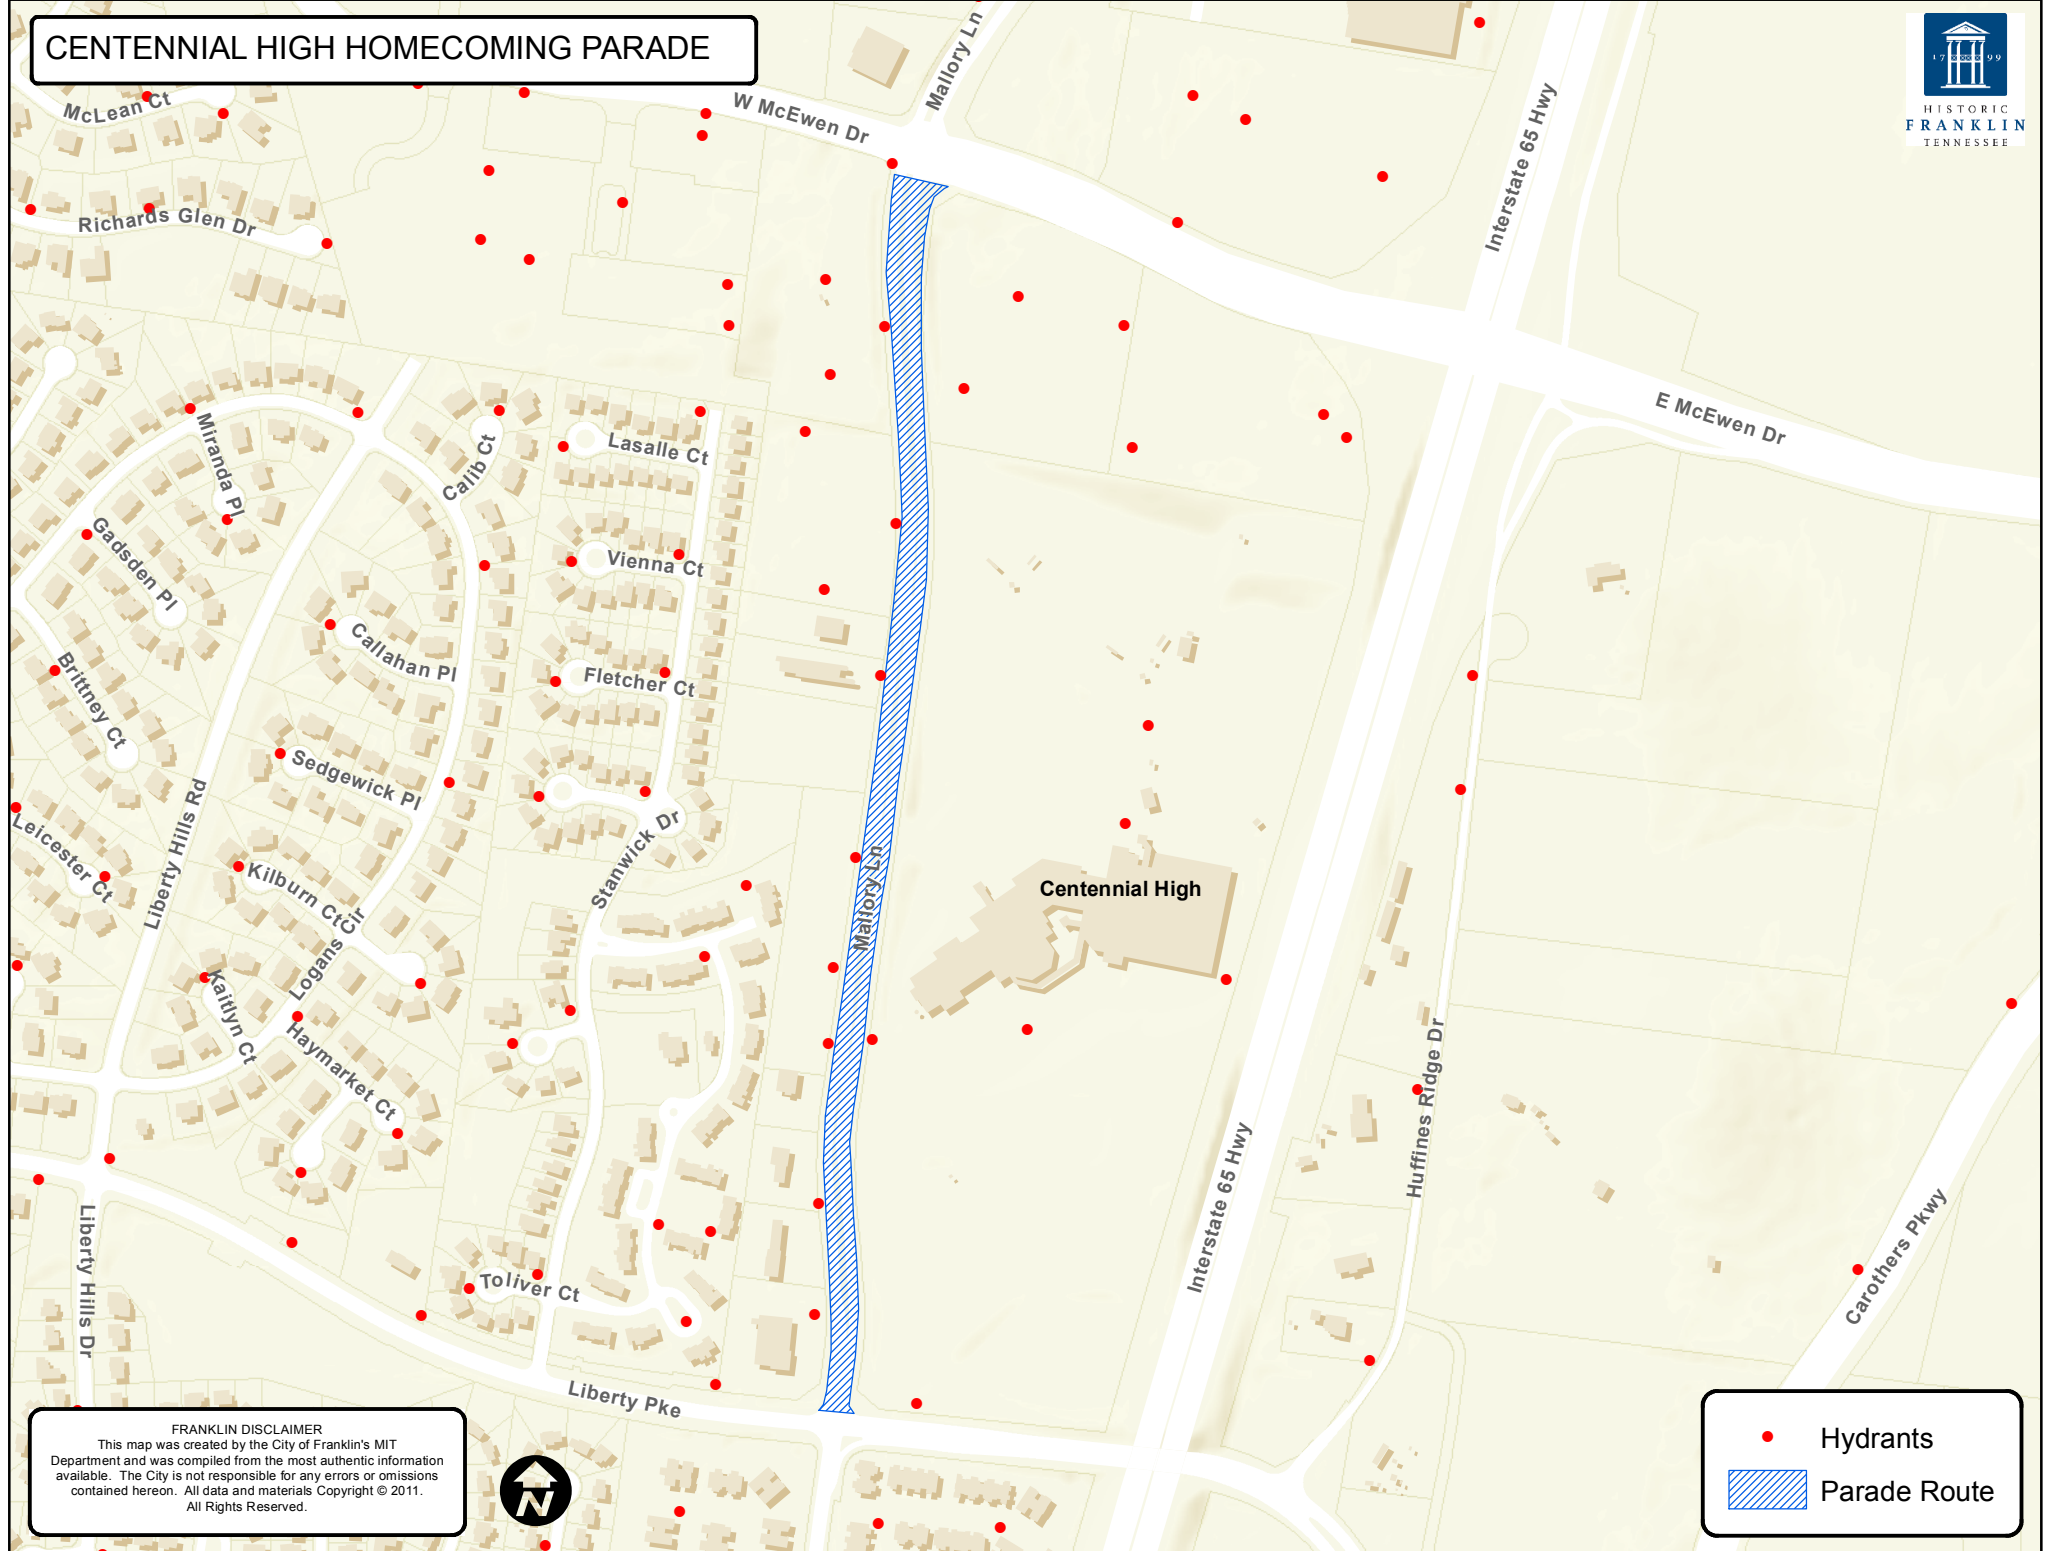

# CENTENNIAL HIGH HOMECOMING PARADE

**FRANKLIN DISCLAIMER**  
This map was created by the City of Franklin's MIT Department and was compiled from the most authentic information available. The City is not responsible for any errors or omissions contained hereon. All data and materials Copyright © 2011. All Rights Reserved.

-  Hydrants
-  Parade Route