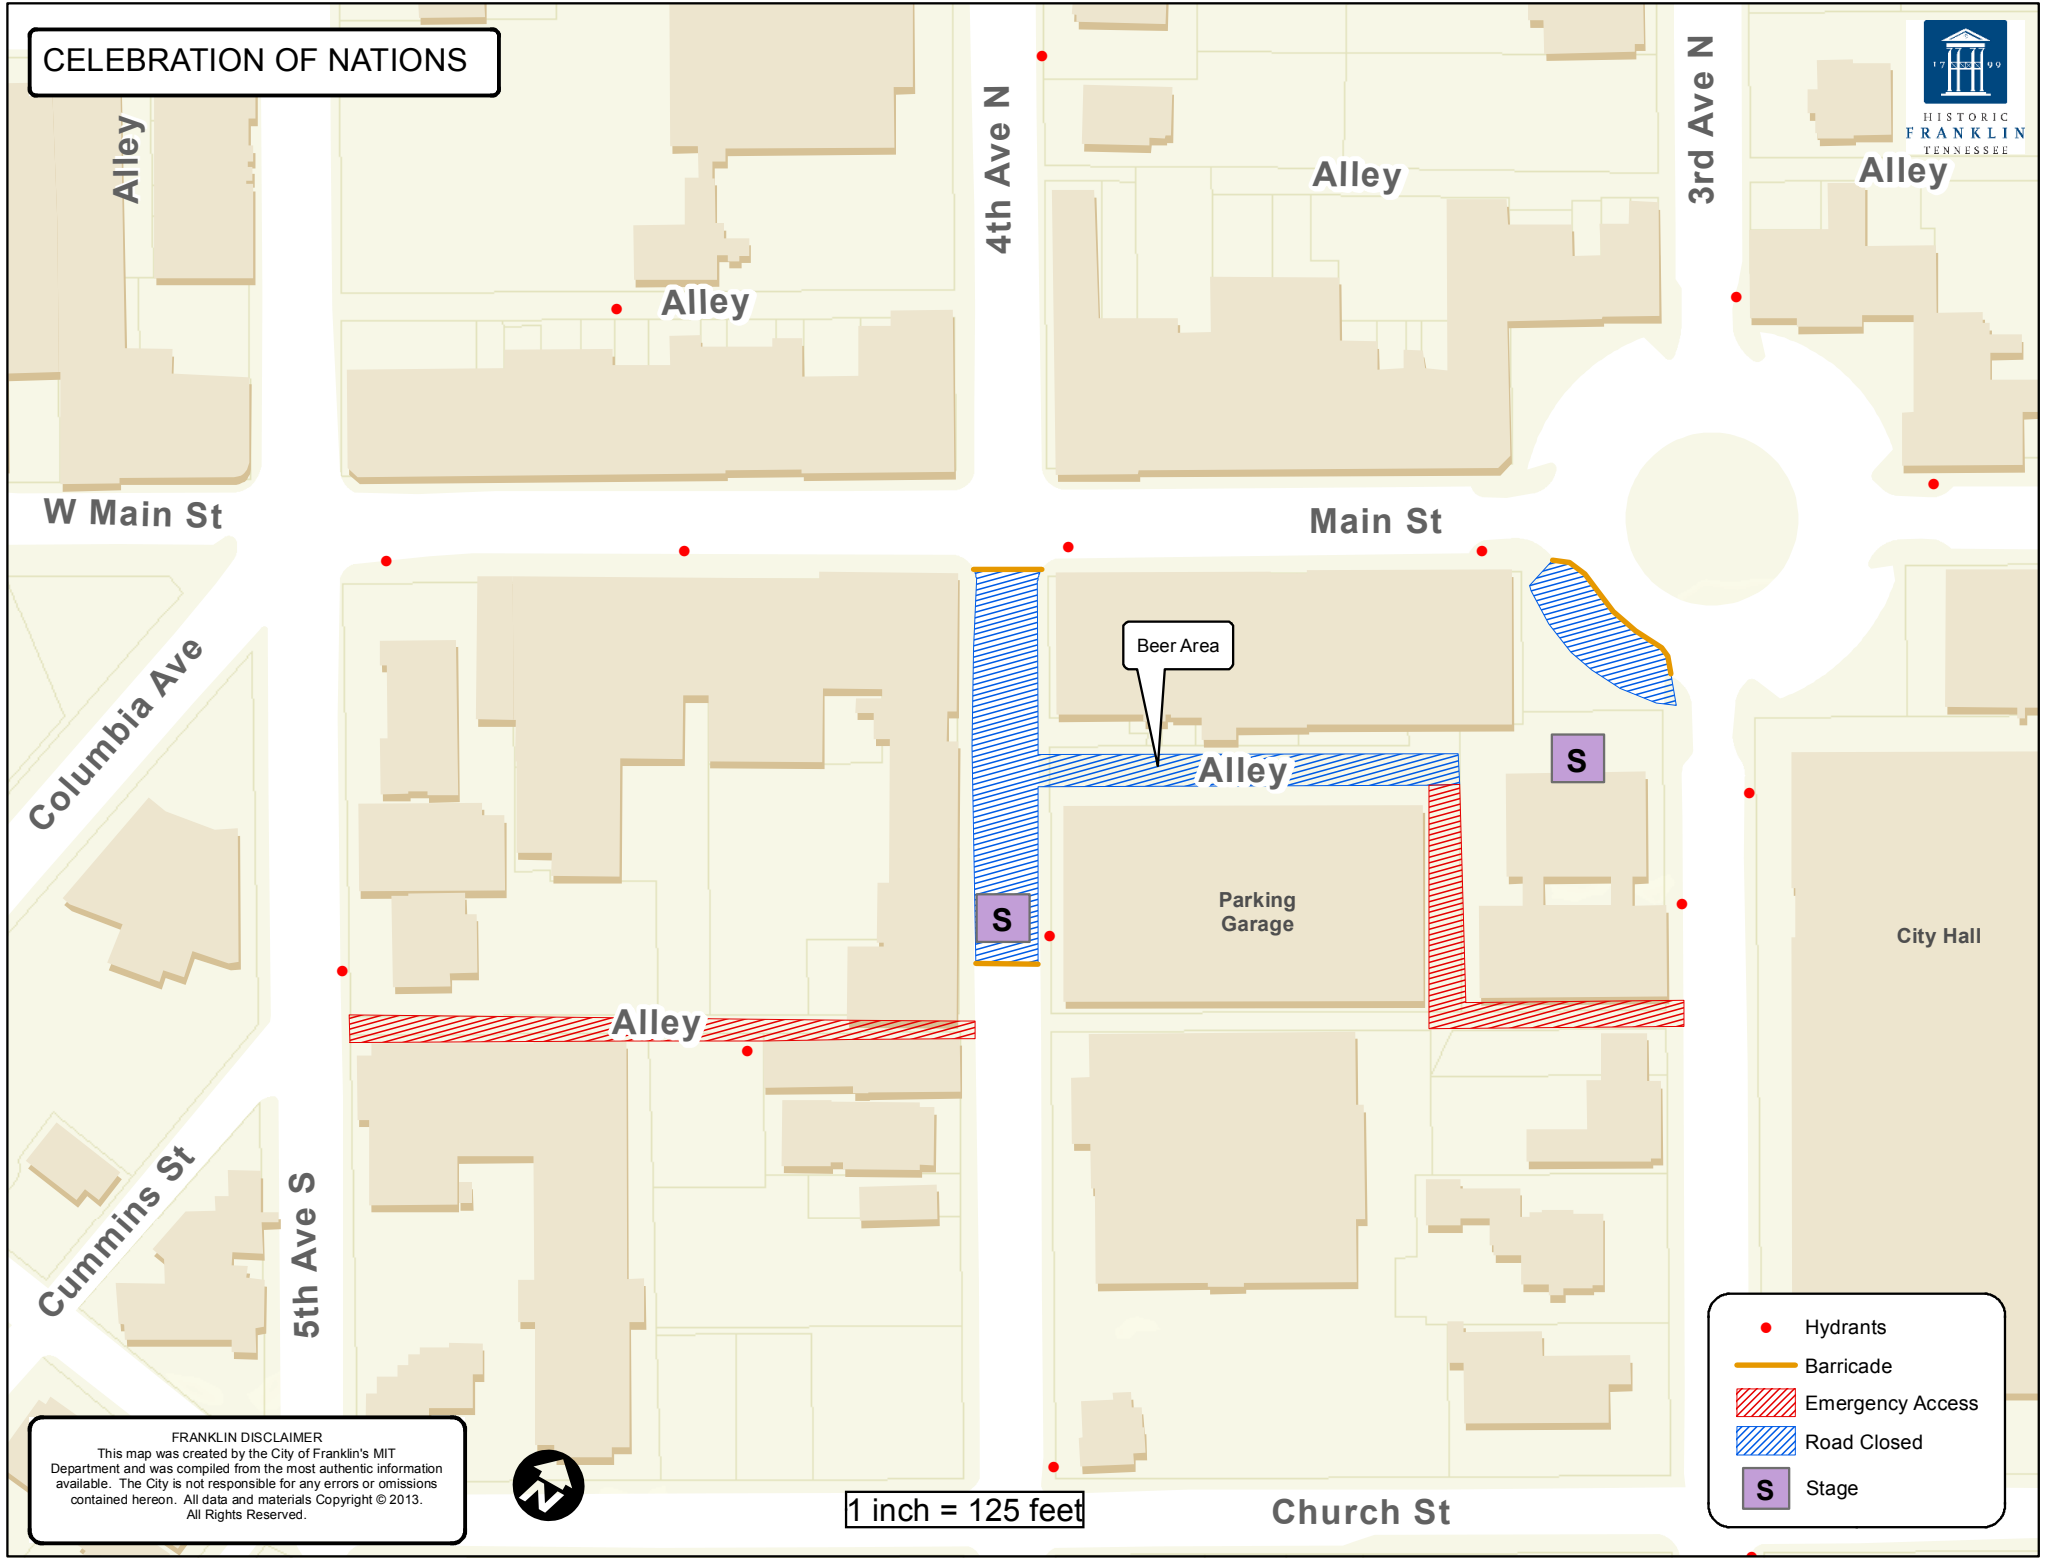

# CELEBRATION OF NATIONS

**FRANKLIN DISCLAIMER**  
This map was created by the City of Franklin's MIT Department and was compiled from the most authentic information available. The City is not responsible for any errors or omissions contained hereon. All data and materials Copyright © 2013. All Rights Reserved.

1 inch = 125 feet

- Hydrants
- Barricade
- ▨ Emergency Access
- ▨ Road Closed
- S Stage