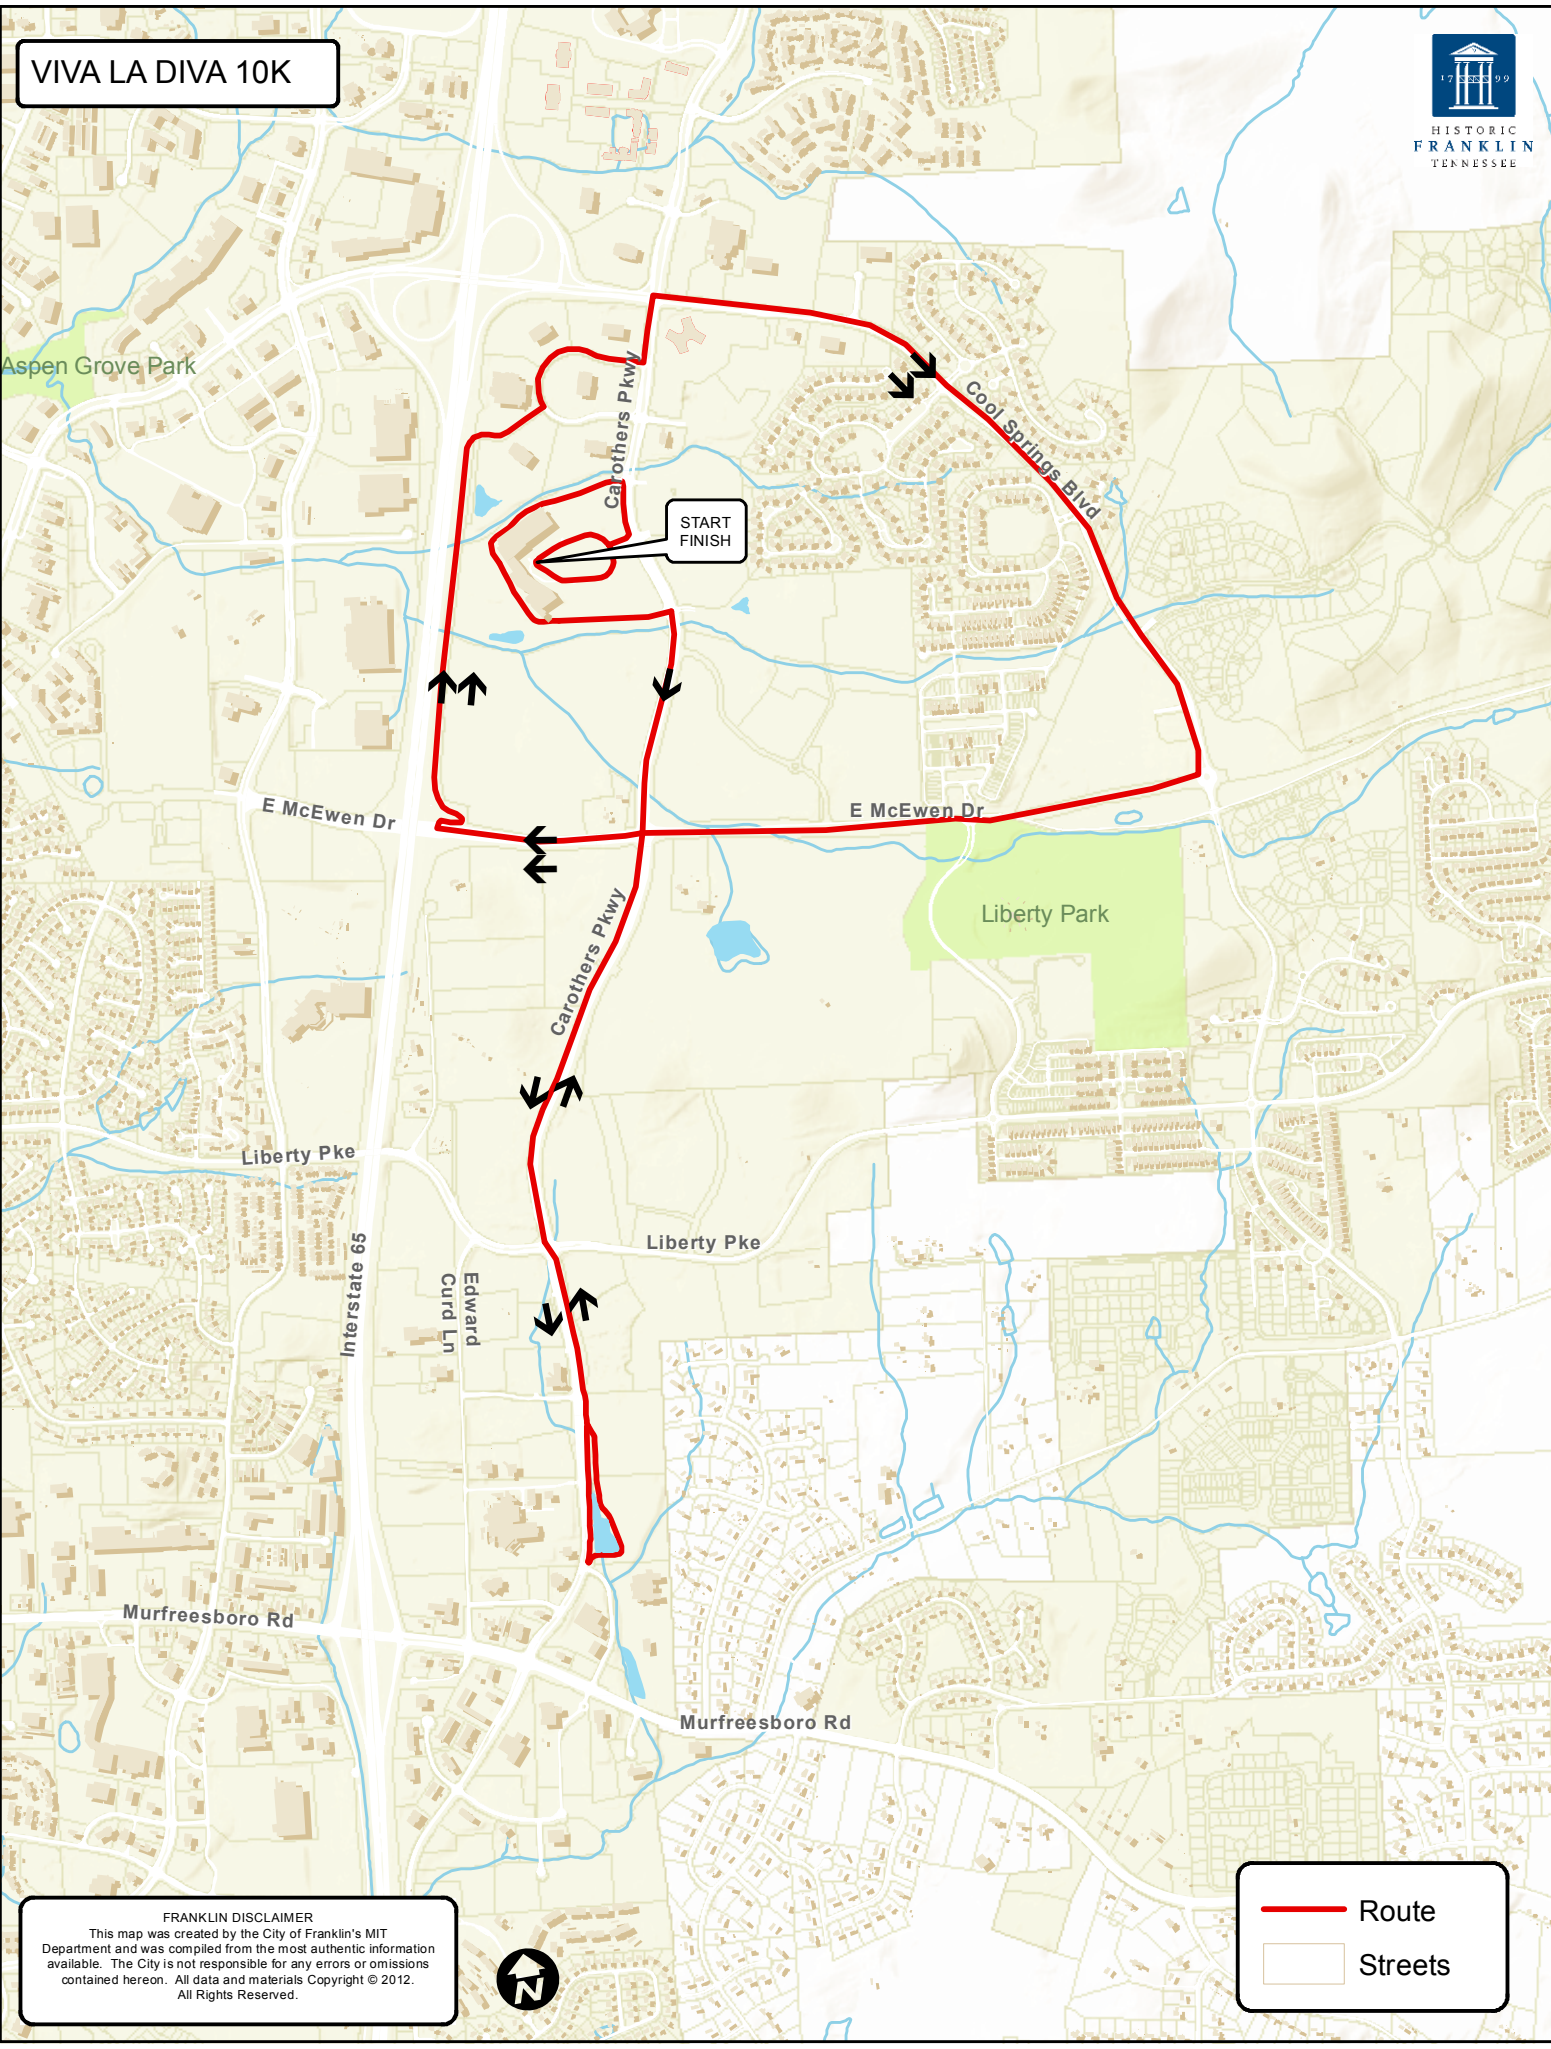

# VIVA LA DIVA 10K

START  
FINISH

**FRANKLIN DISCLAIMER**  
This map was created by the City of Franklin's MIT Department and was compiled from the most authentic information available. The City is not responsible for any errors or omissions contained hereon. All data and materials Copyright © 2012. All Rights Reserved.

— Route  
□ Streets