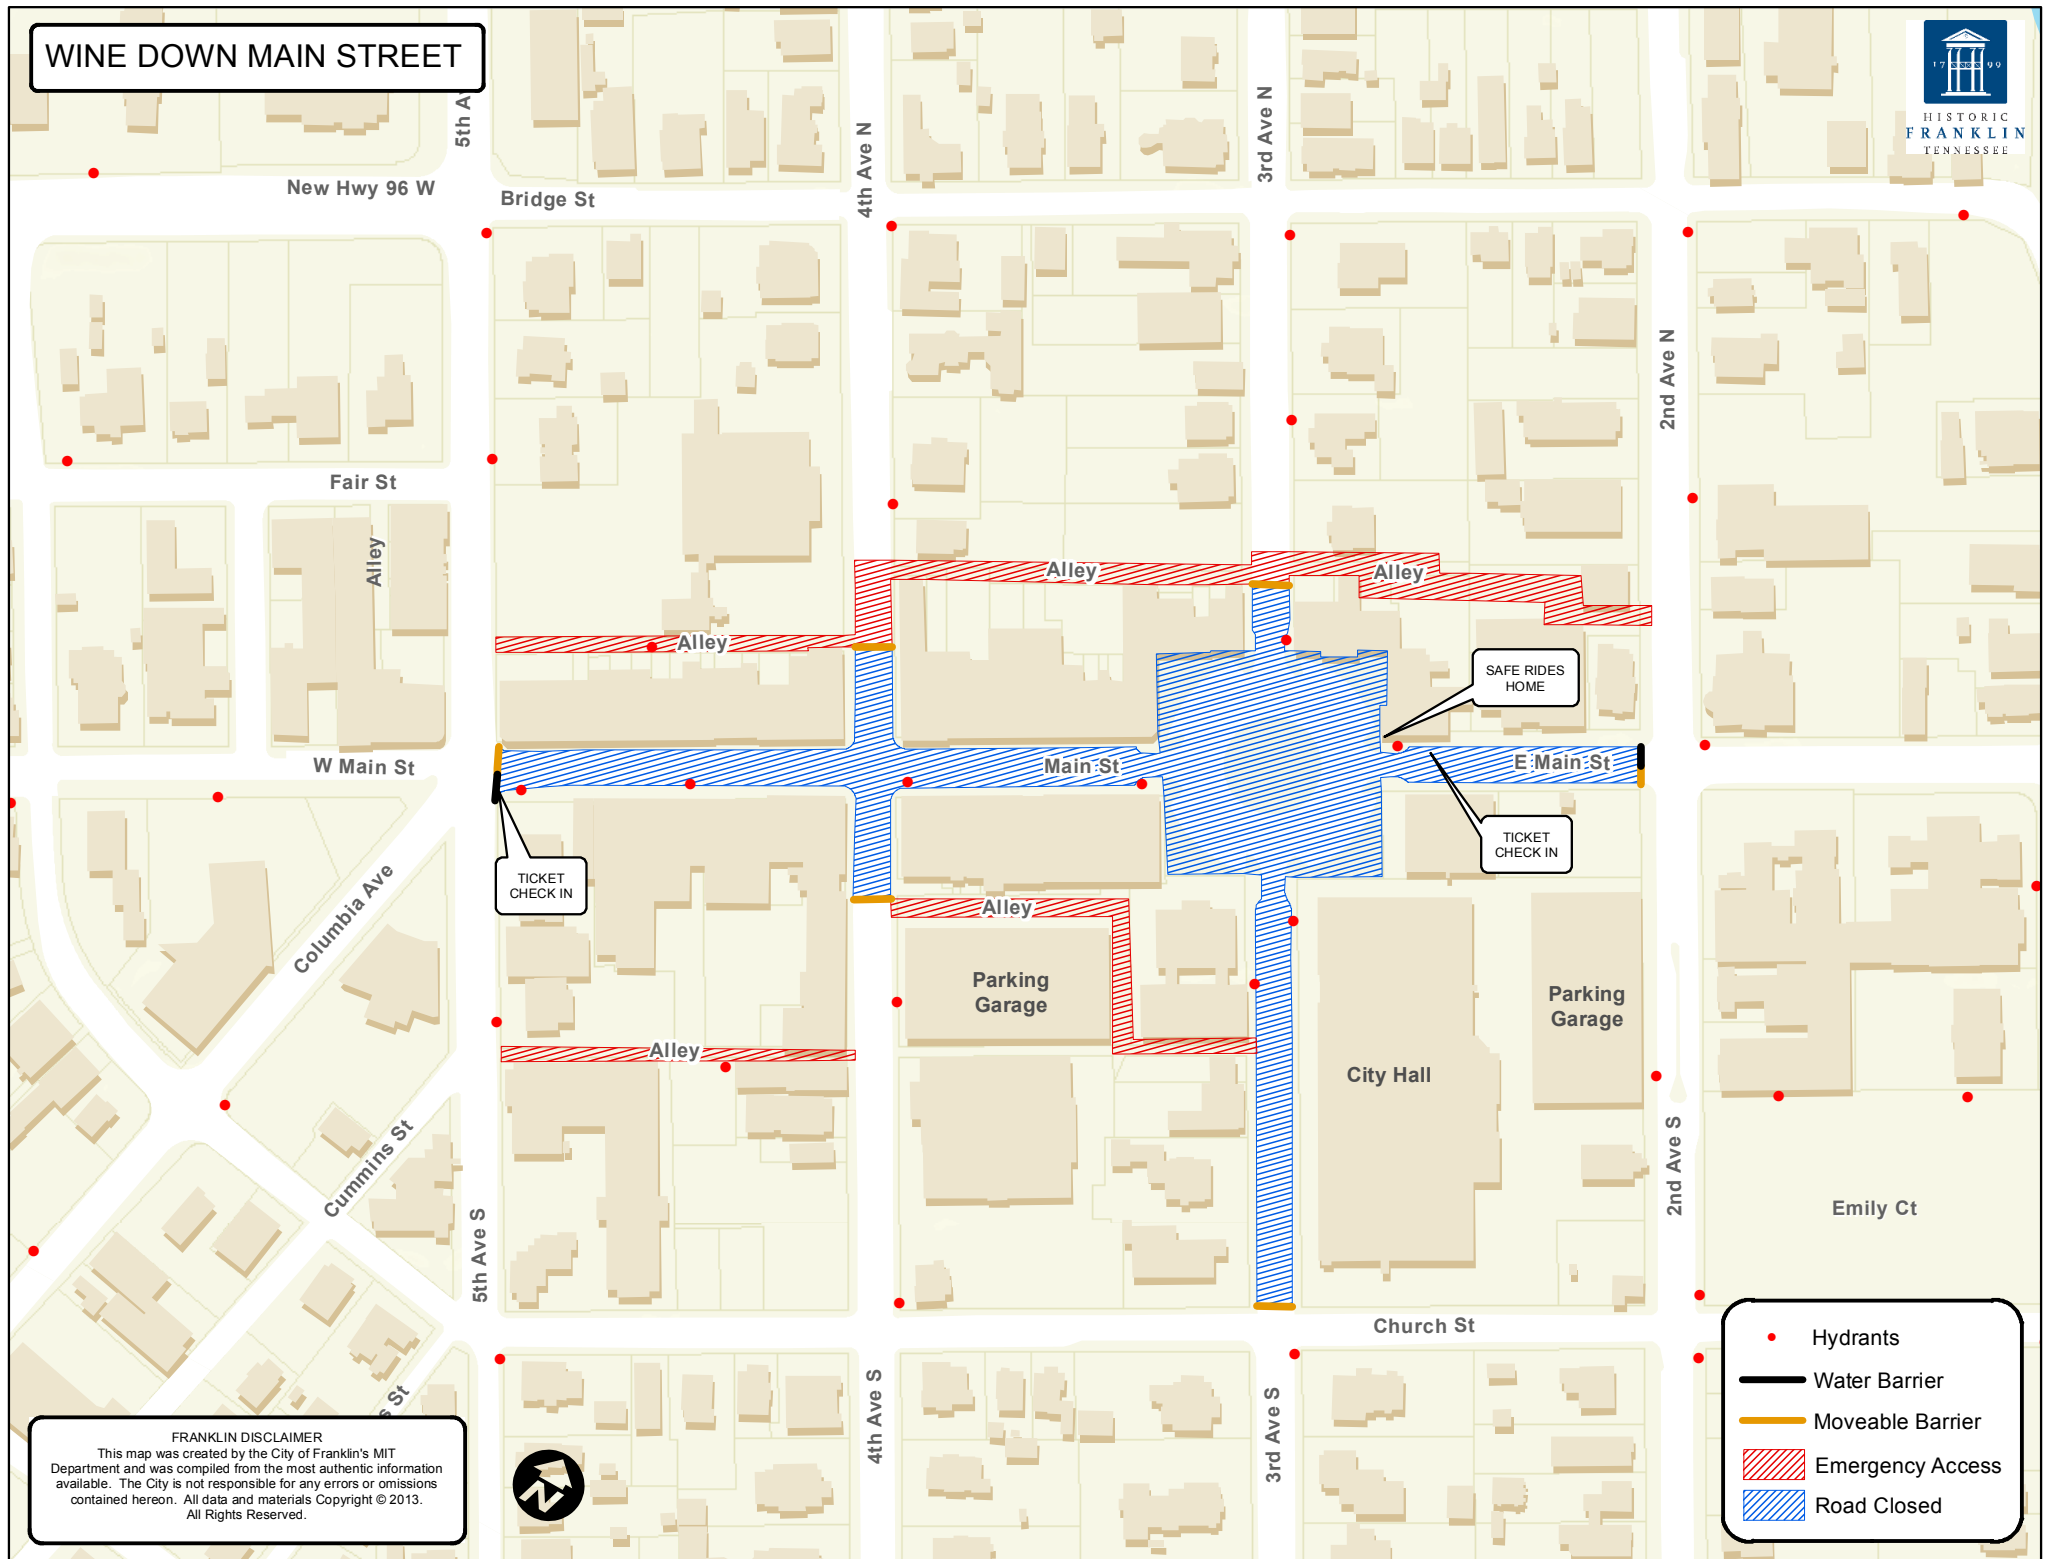

# WINE DOWN MAIN STREET

TICKET CHECK IN

SAFE RIDES HOME

TICKET CHECK IN

**FRANKLIN DISCLAIMER**  
 This map was created by the City of Franklin's MIT Department and was compiled from the most authentic information available. The City is not responsible for any errors or omissions contained hereon. All data and materials Copyright © 2013. All Rights Reserved.

- Hydrants
- Water Barrier
- Moveable Barrier
- Emergency Access
- Road Closed