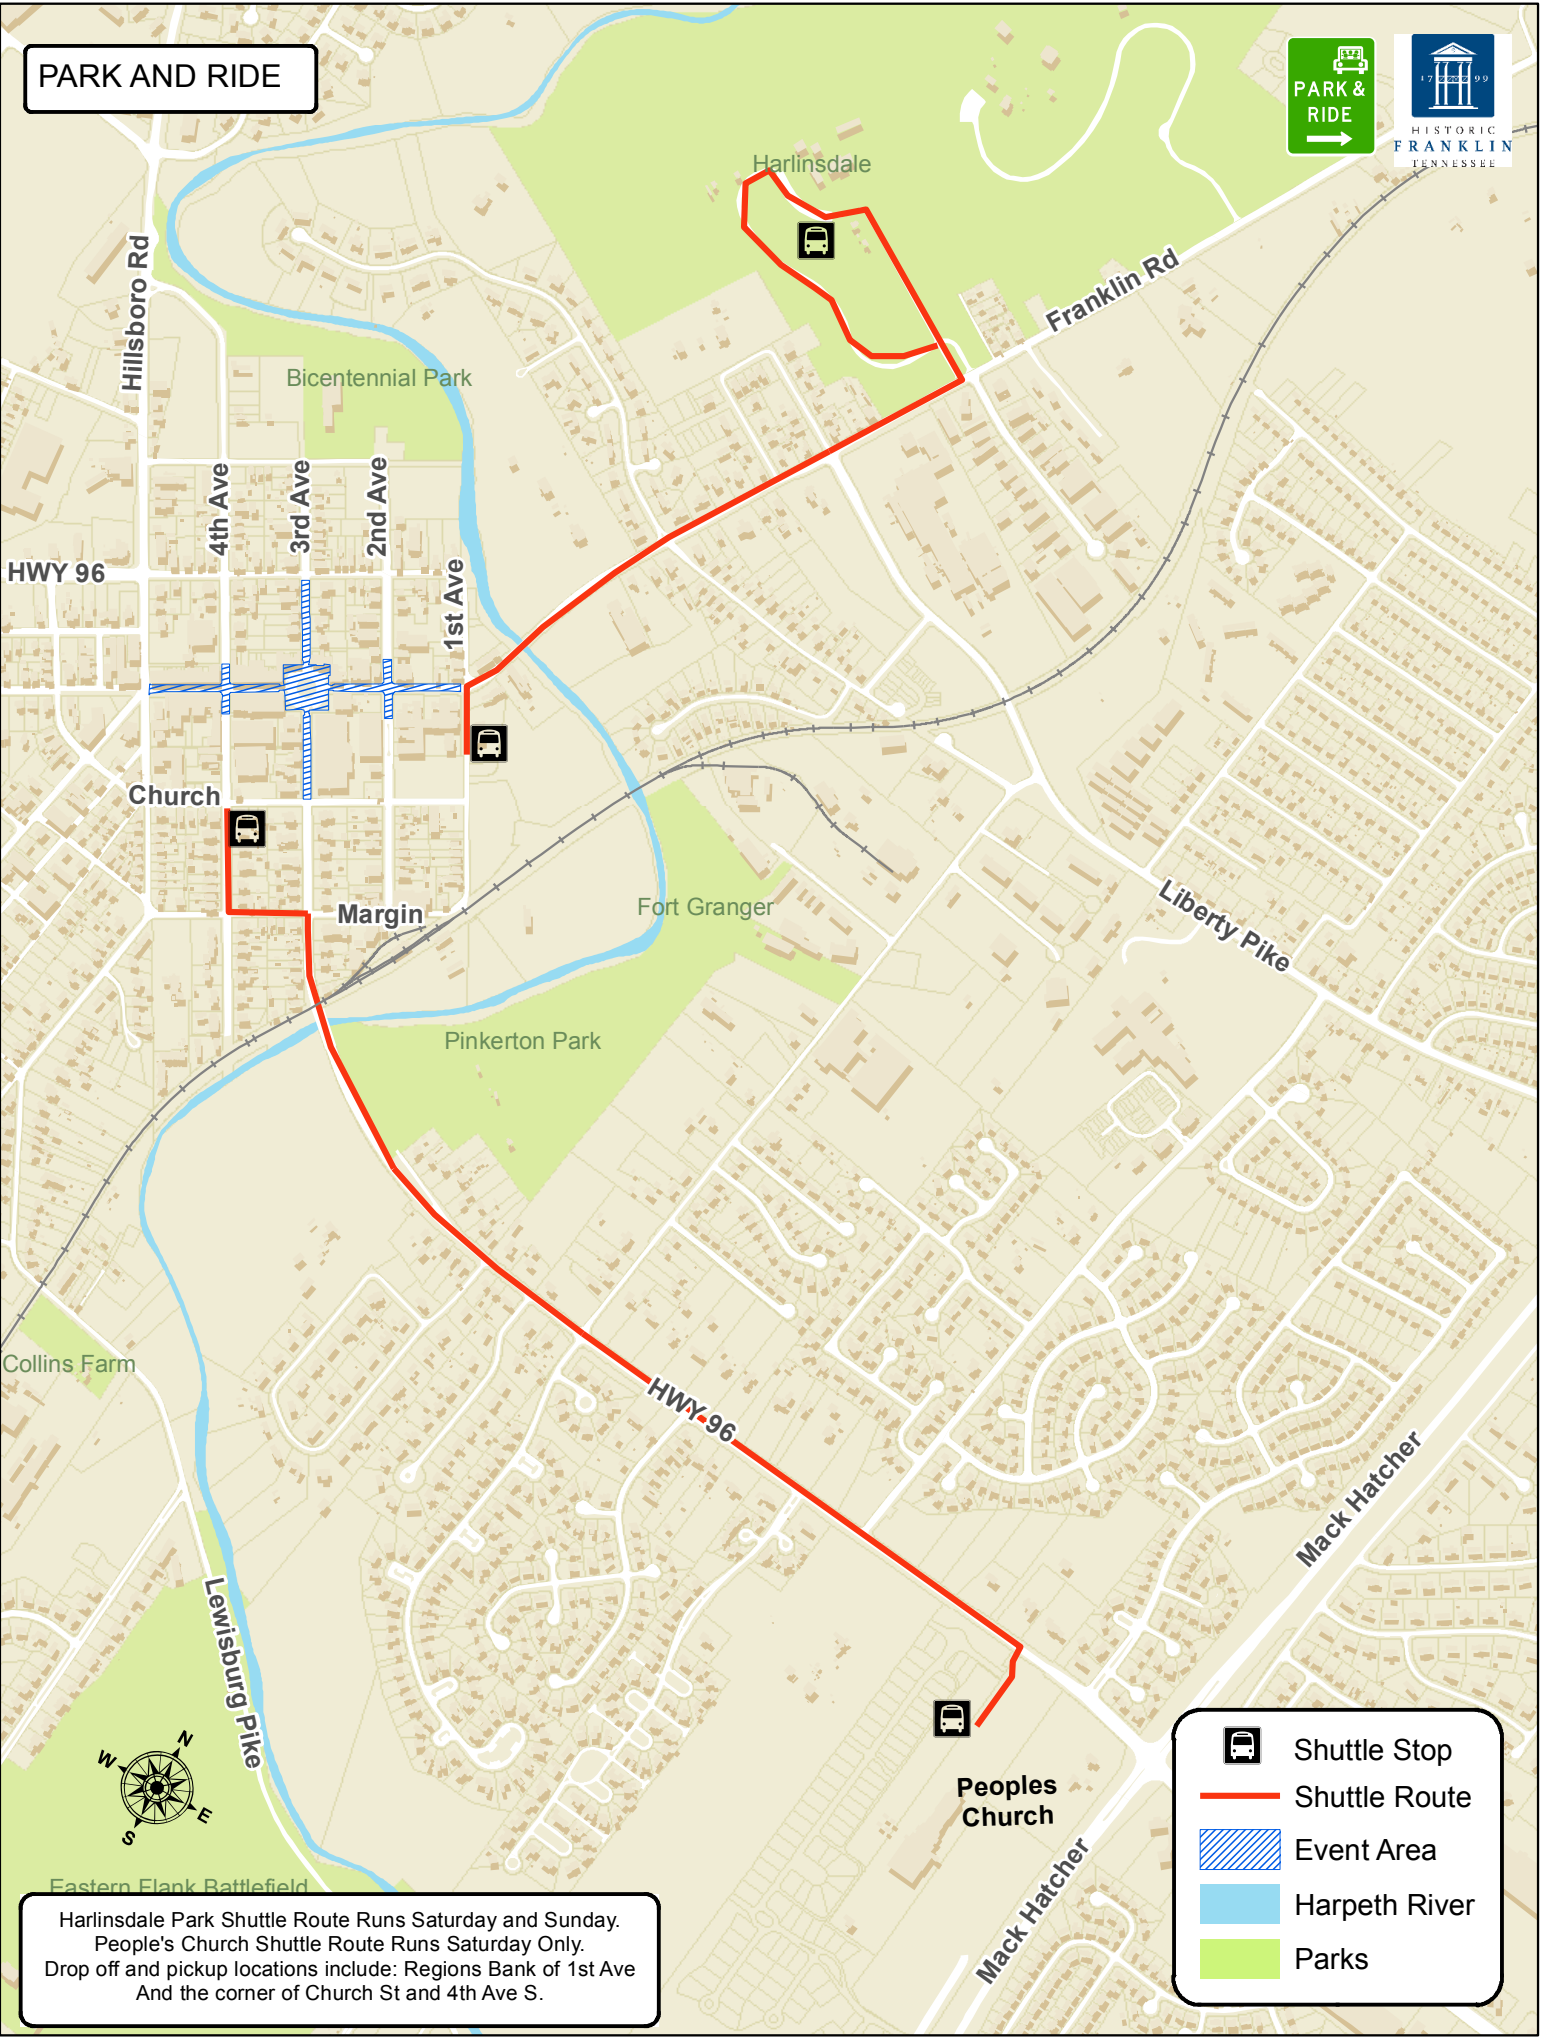

PARK AND RIDE

Harlinsdale Park Shuttle Route Runs Saturday and Sunday.
People's Church Shuttle Route Runs Saturday Only.
Drop off and pickup locations include: Regions Bank of 1st Ave
And the corner of Church St and 4th Ave S.

	Shuttle Stop
	Shuttle Route
	Event Area
	Harpeth River
	Parks