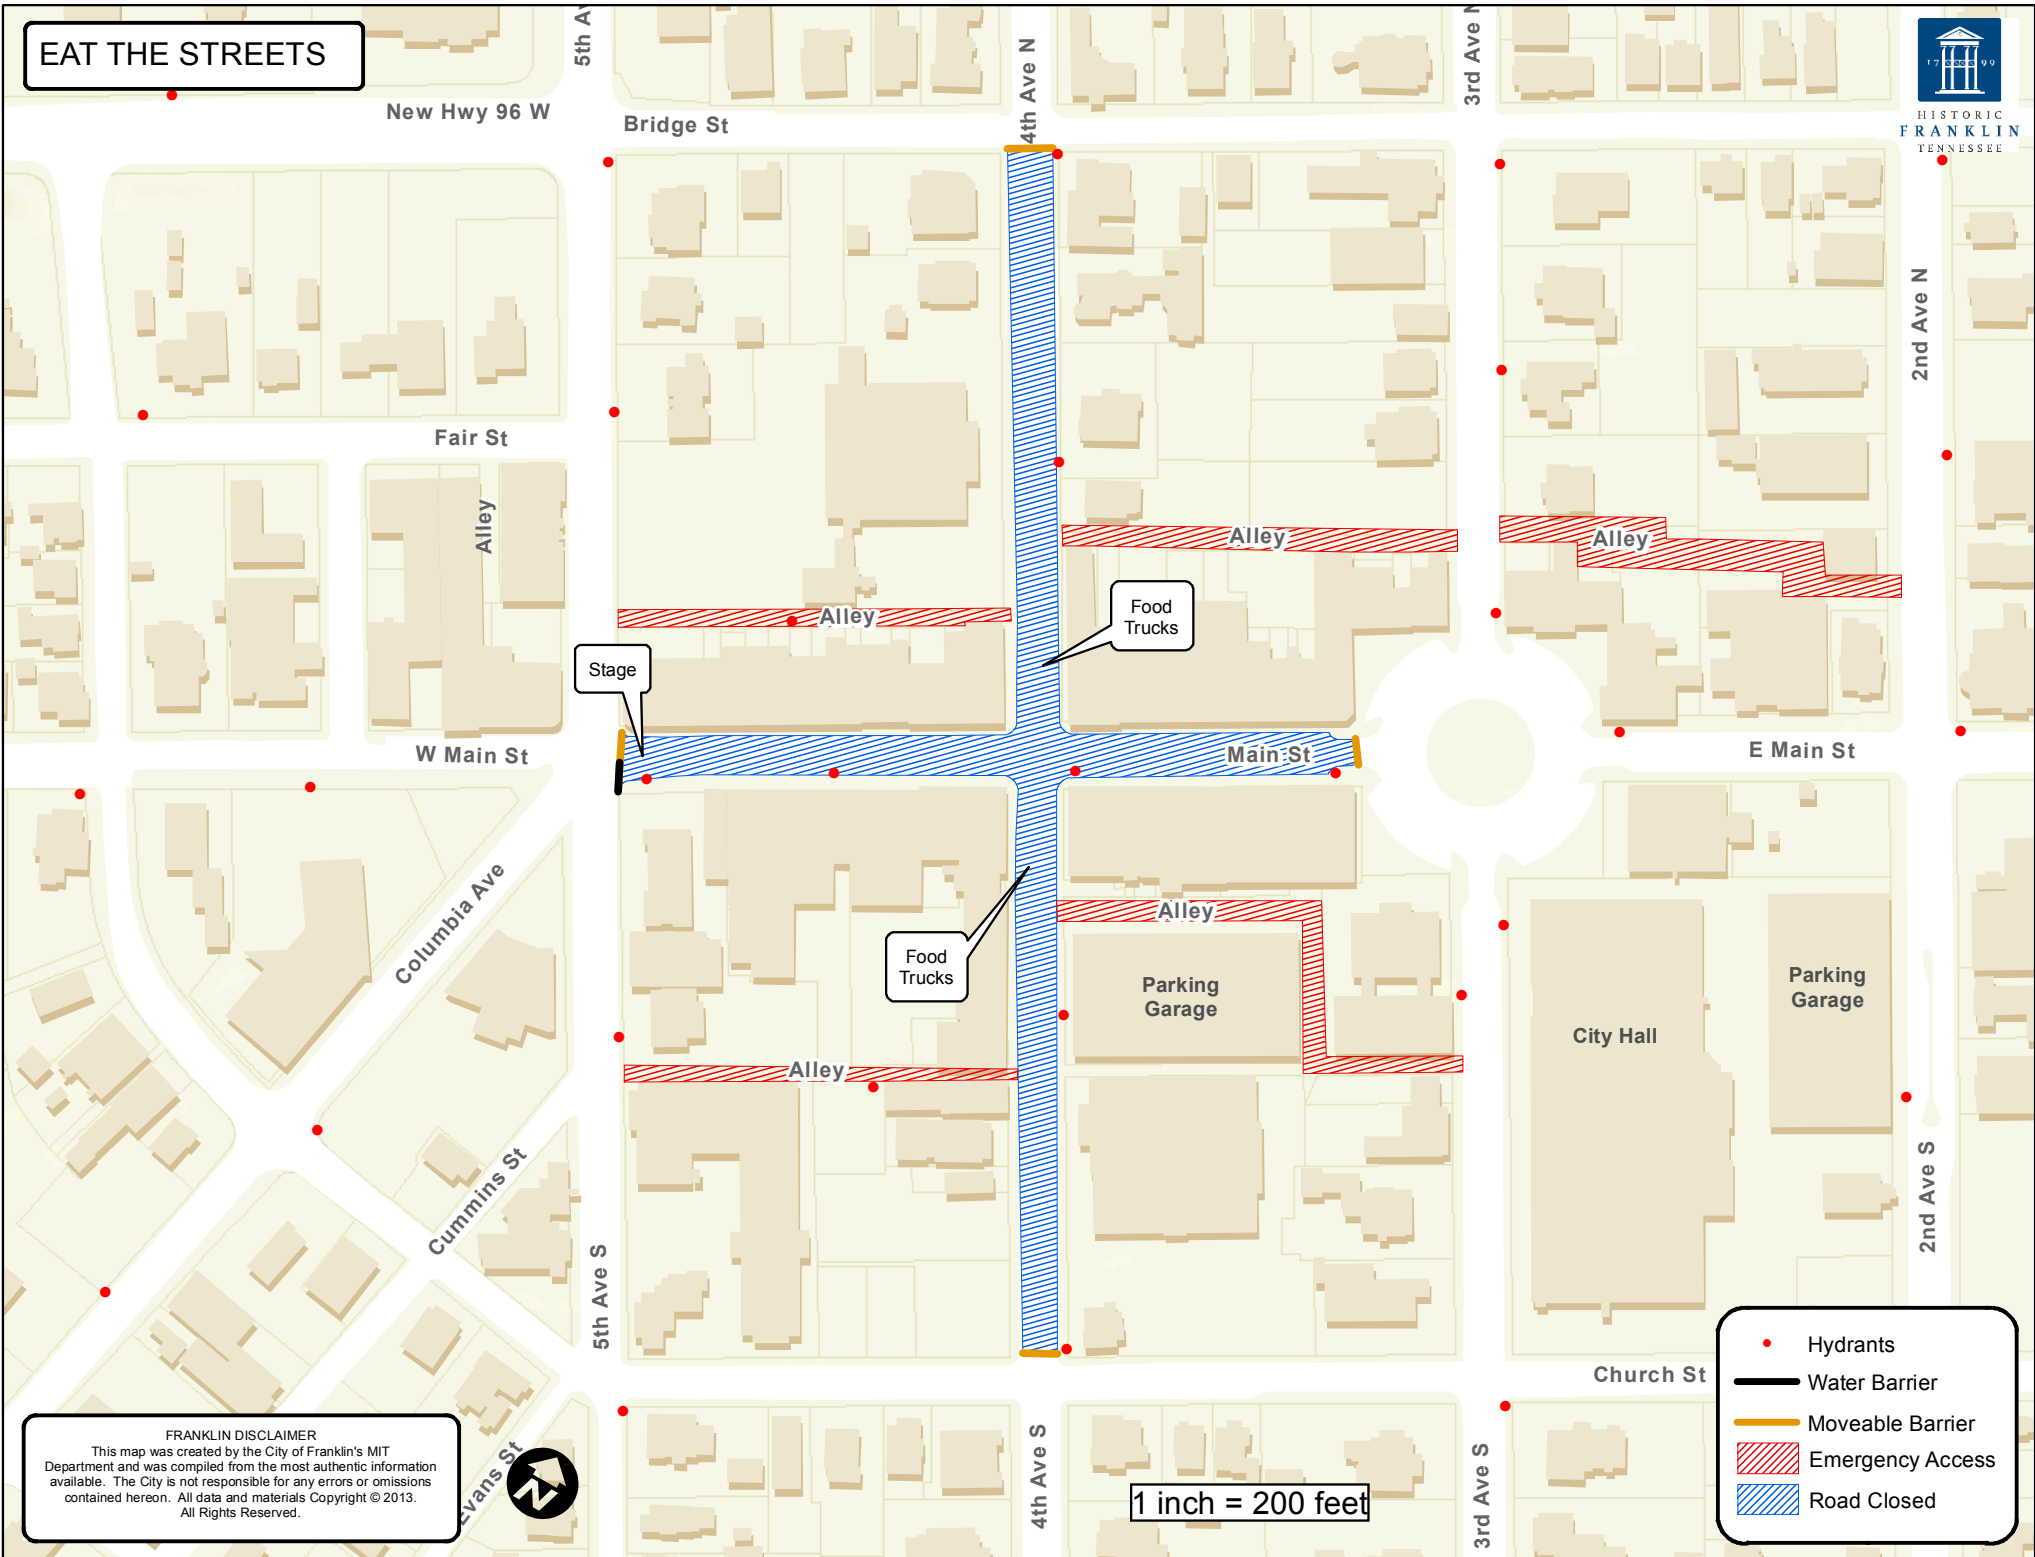

EAT THE STREETS

Stage

Food Trucks

Food Trucks

- Hydrants
- Water Barrier
- Moveable Barrier
- Emergency Access
- Road Closed

1 inch = 200 feet

FRANKLIN DISCLAIMER
 This map was created by the City of Franklin's MIT Department and was compiled from the most authentic information available. The City is not responsible for any errors or omissions contained hereon. All data and materials Copyright © 2013. All Rights Reserved.