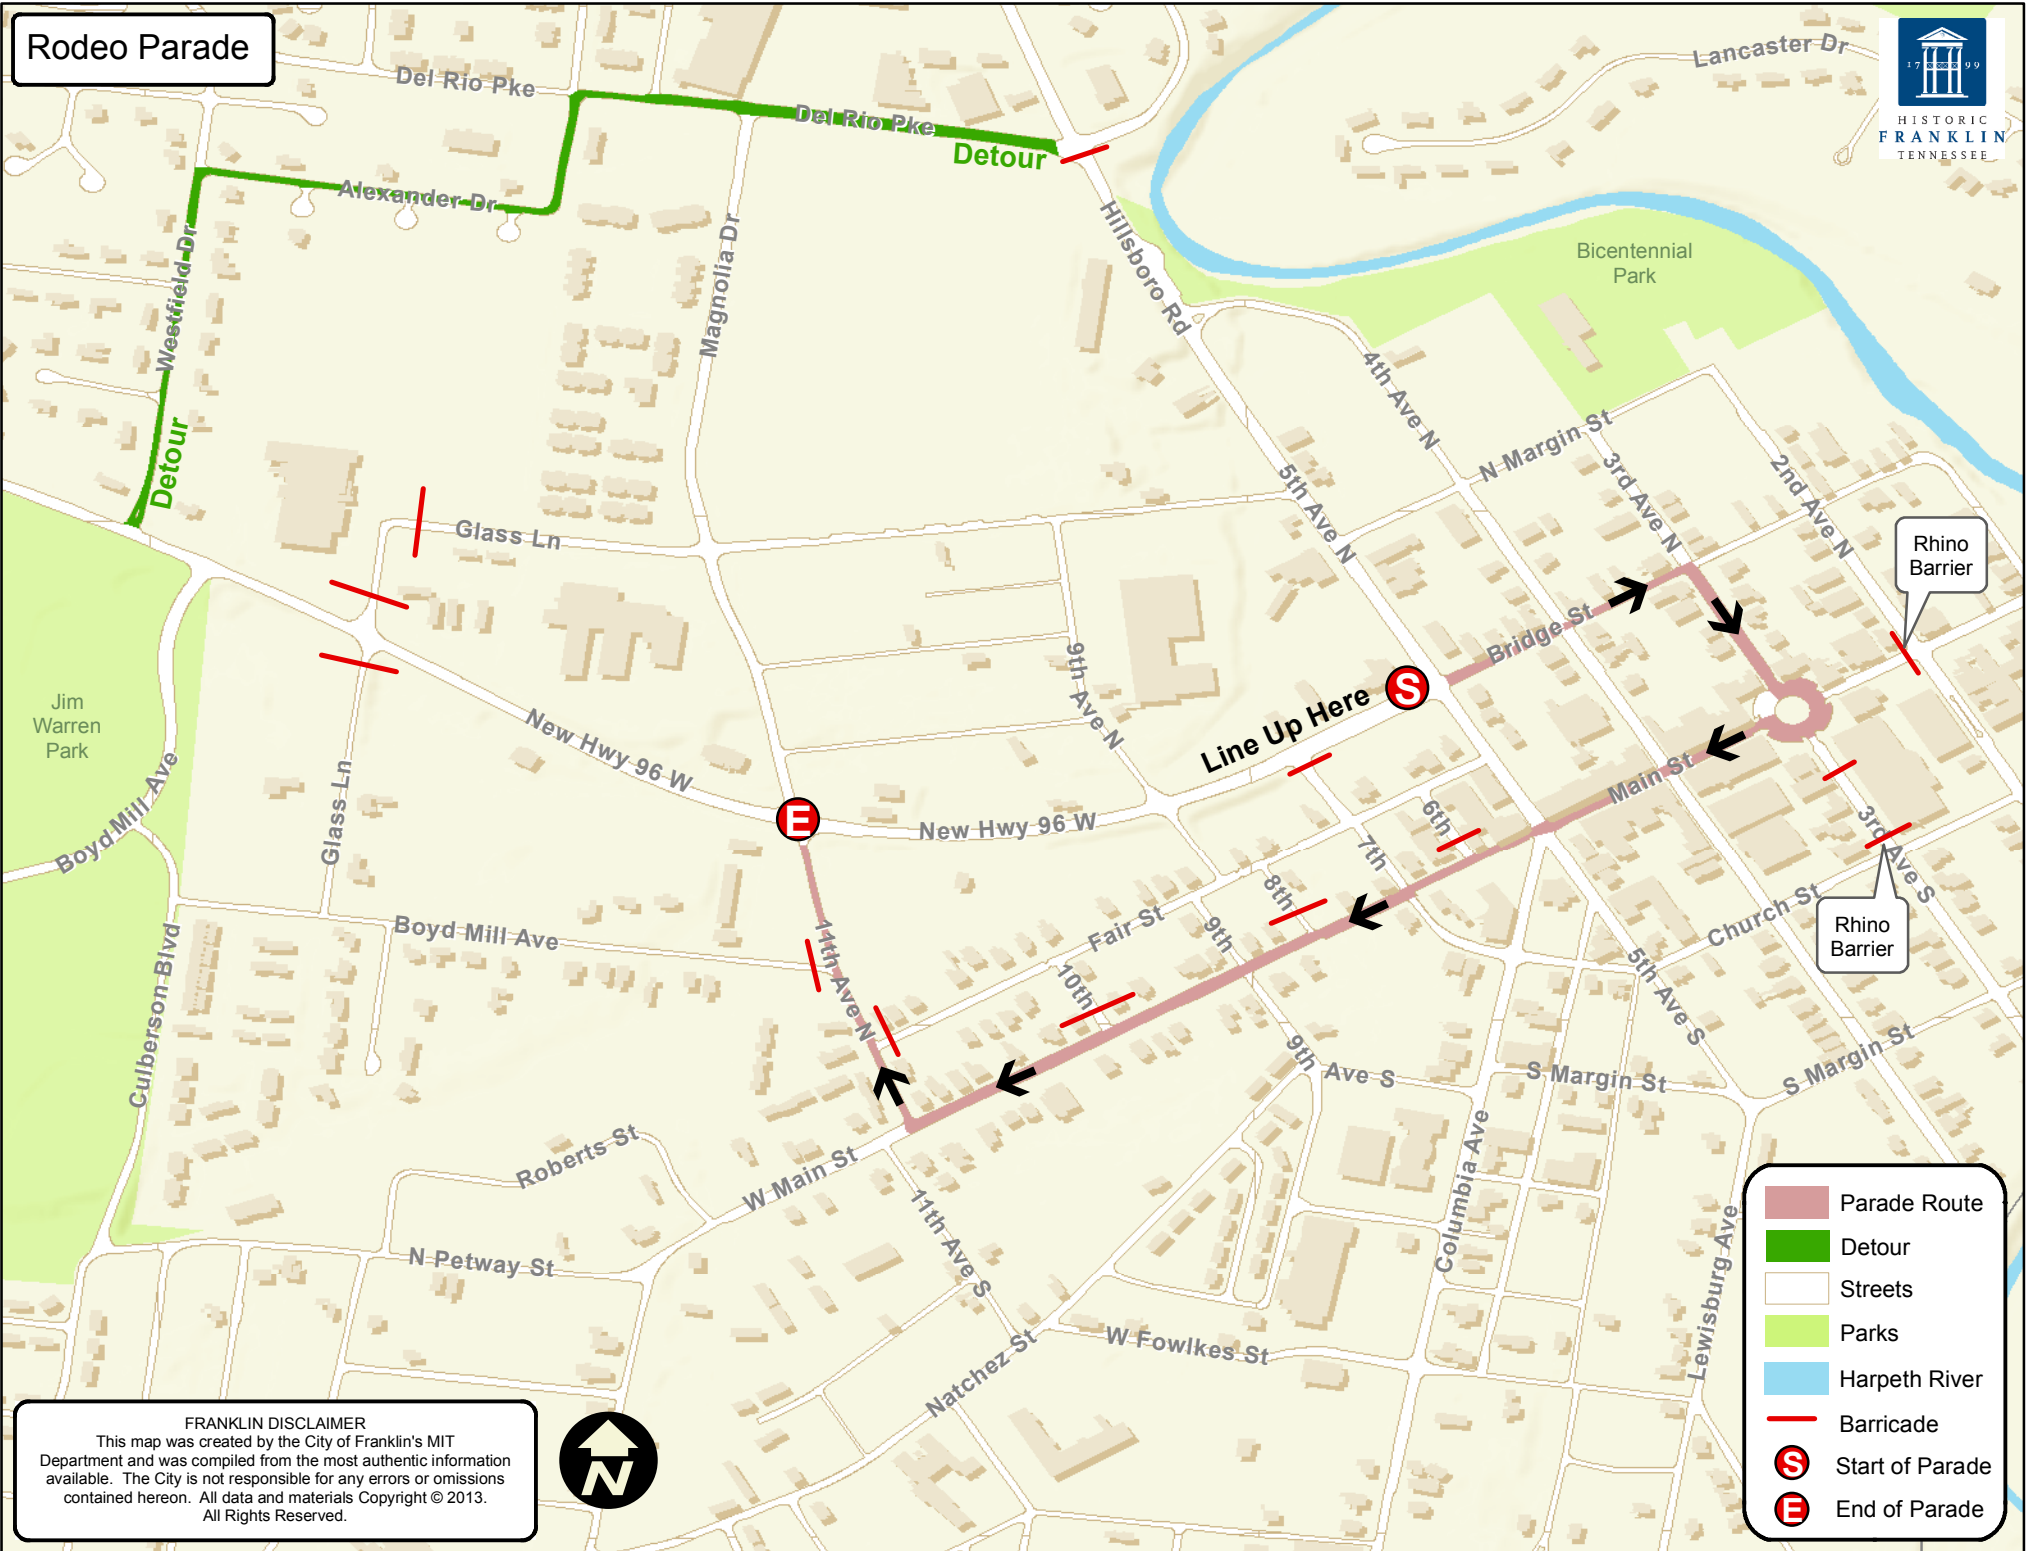

Rodeo Parade

FRANKLIN DISCLAIMER
 This map was created by the City of Franklin's MIT Department and was compiled from the most authentic information available. The City is not responsible for any errors or omissions contained hereon. All data and materials Copyright © 2013. All Rights Reserved.

-  Parade Route
-  Detour
-  Streets
-  Parks
-  Harpeth River
-  Barricade
-  Start of Parade
-  End of Parade

Rhino Barrier

Rhino Barrier