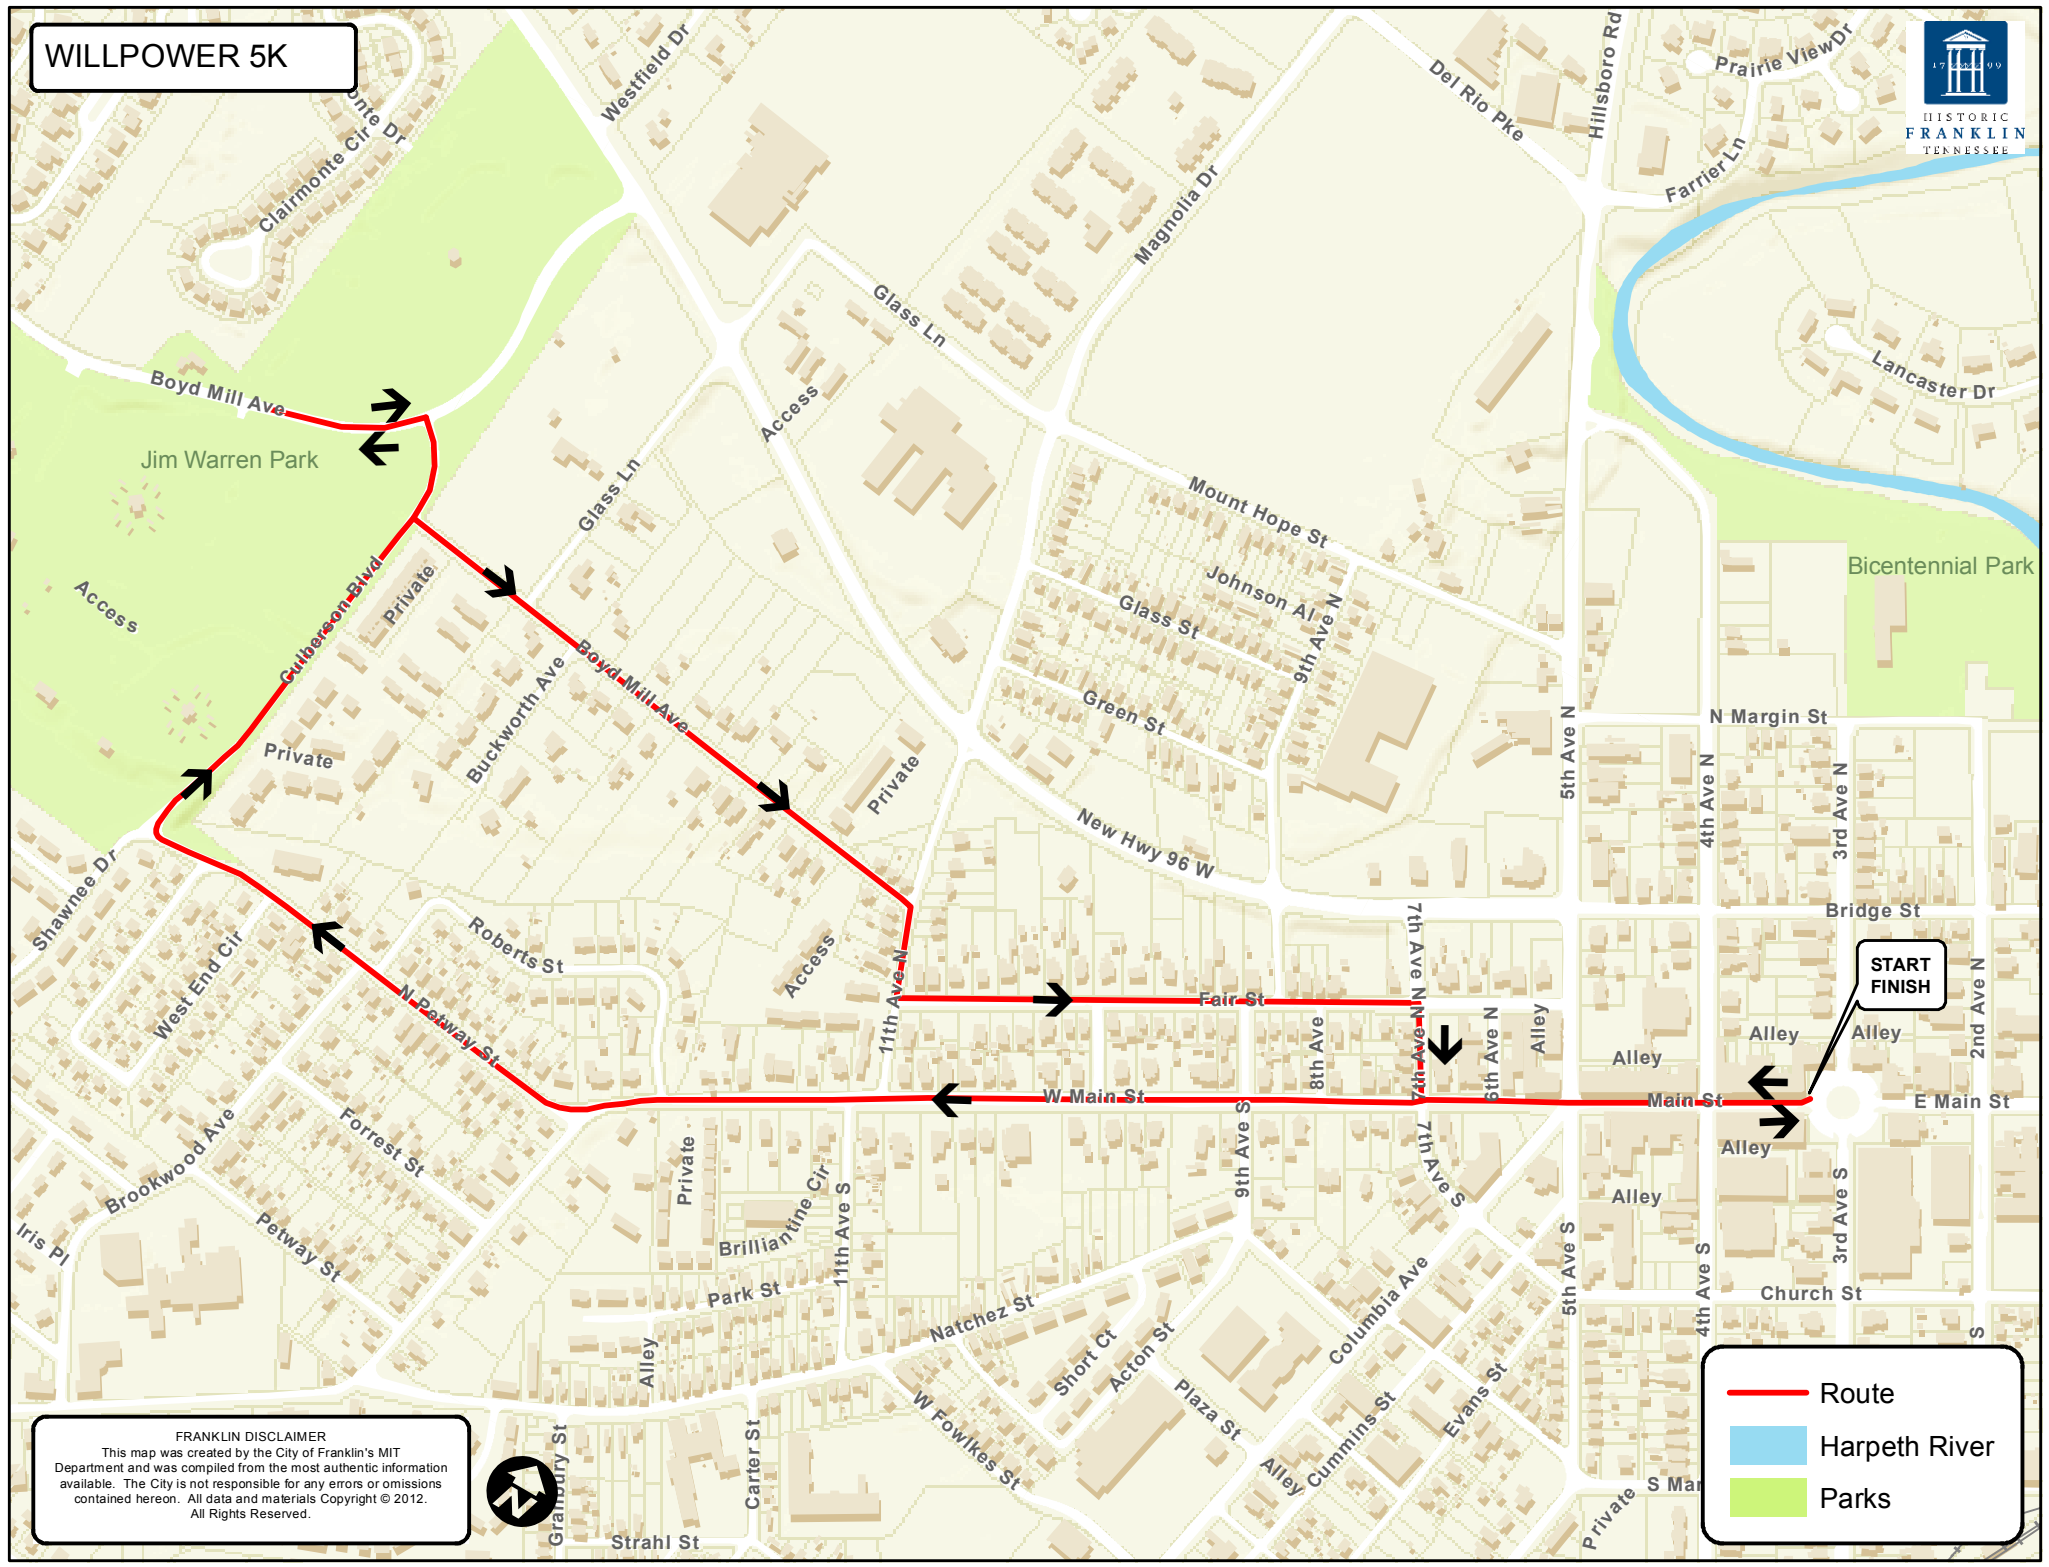

# WILLPOWER 5K

**FRANKLIN DISCLAIMER**  
 This map was created by the City of Franklin's MIT Department and was compiled from the most authentic information available. The City is not responsible for any errors or omissions contained hereon. All data and materials Copyright © 2012. All Rights Reserved.

- Route
- Harpeth River
- Parks