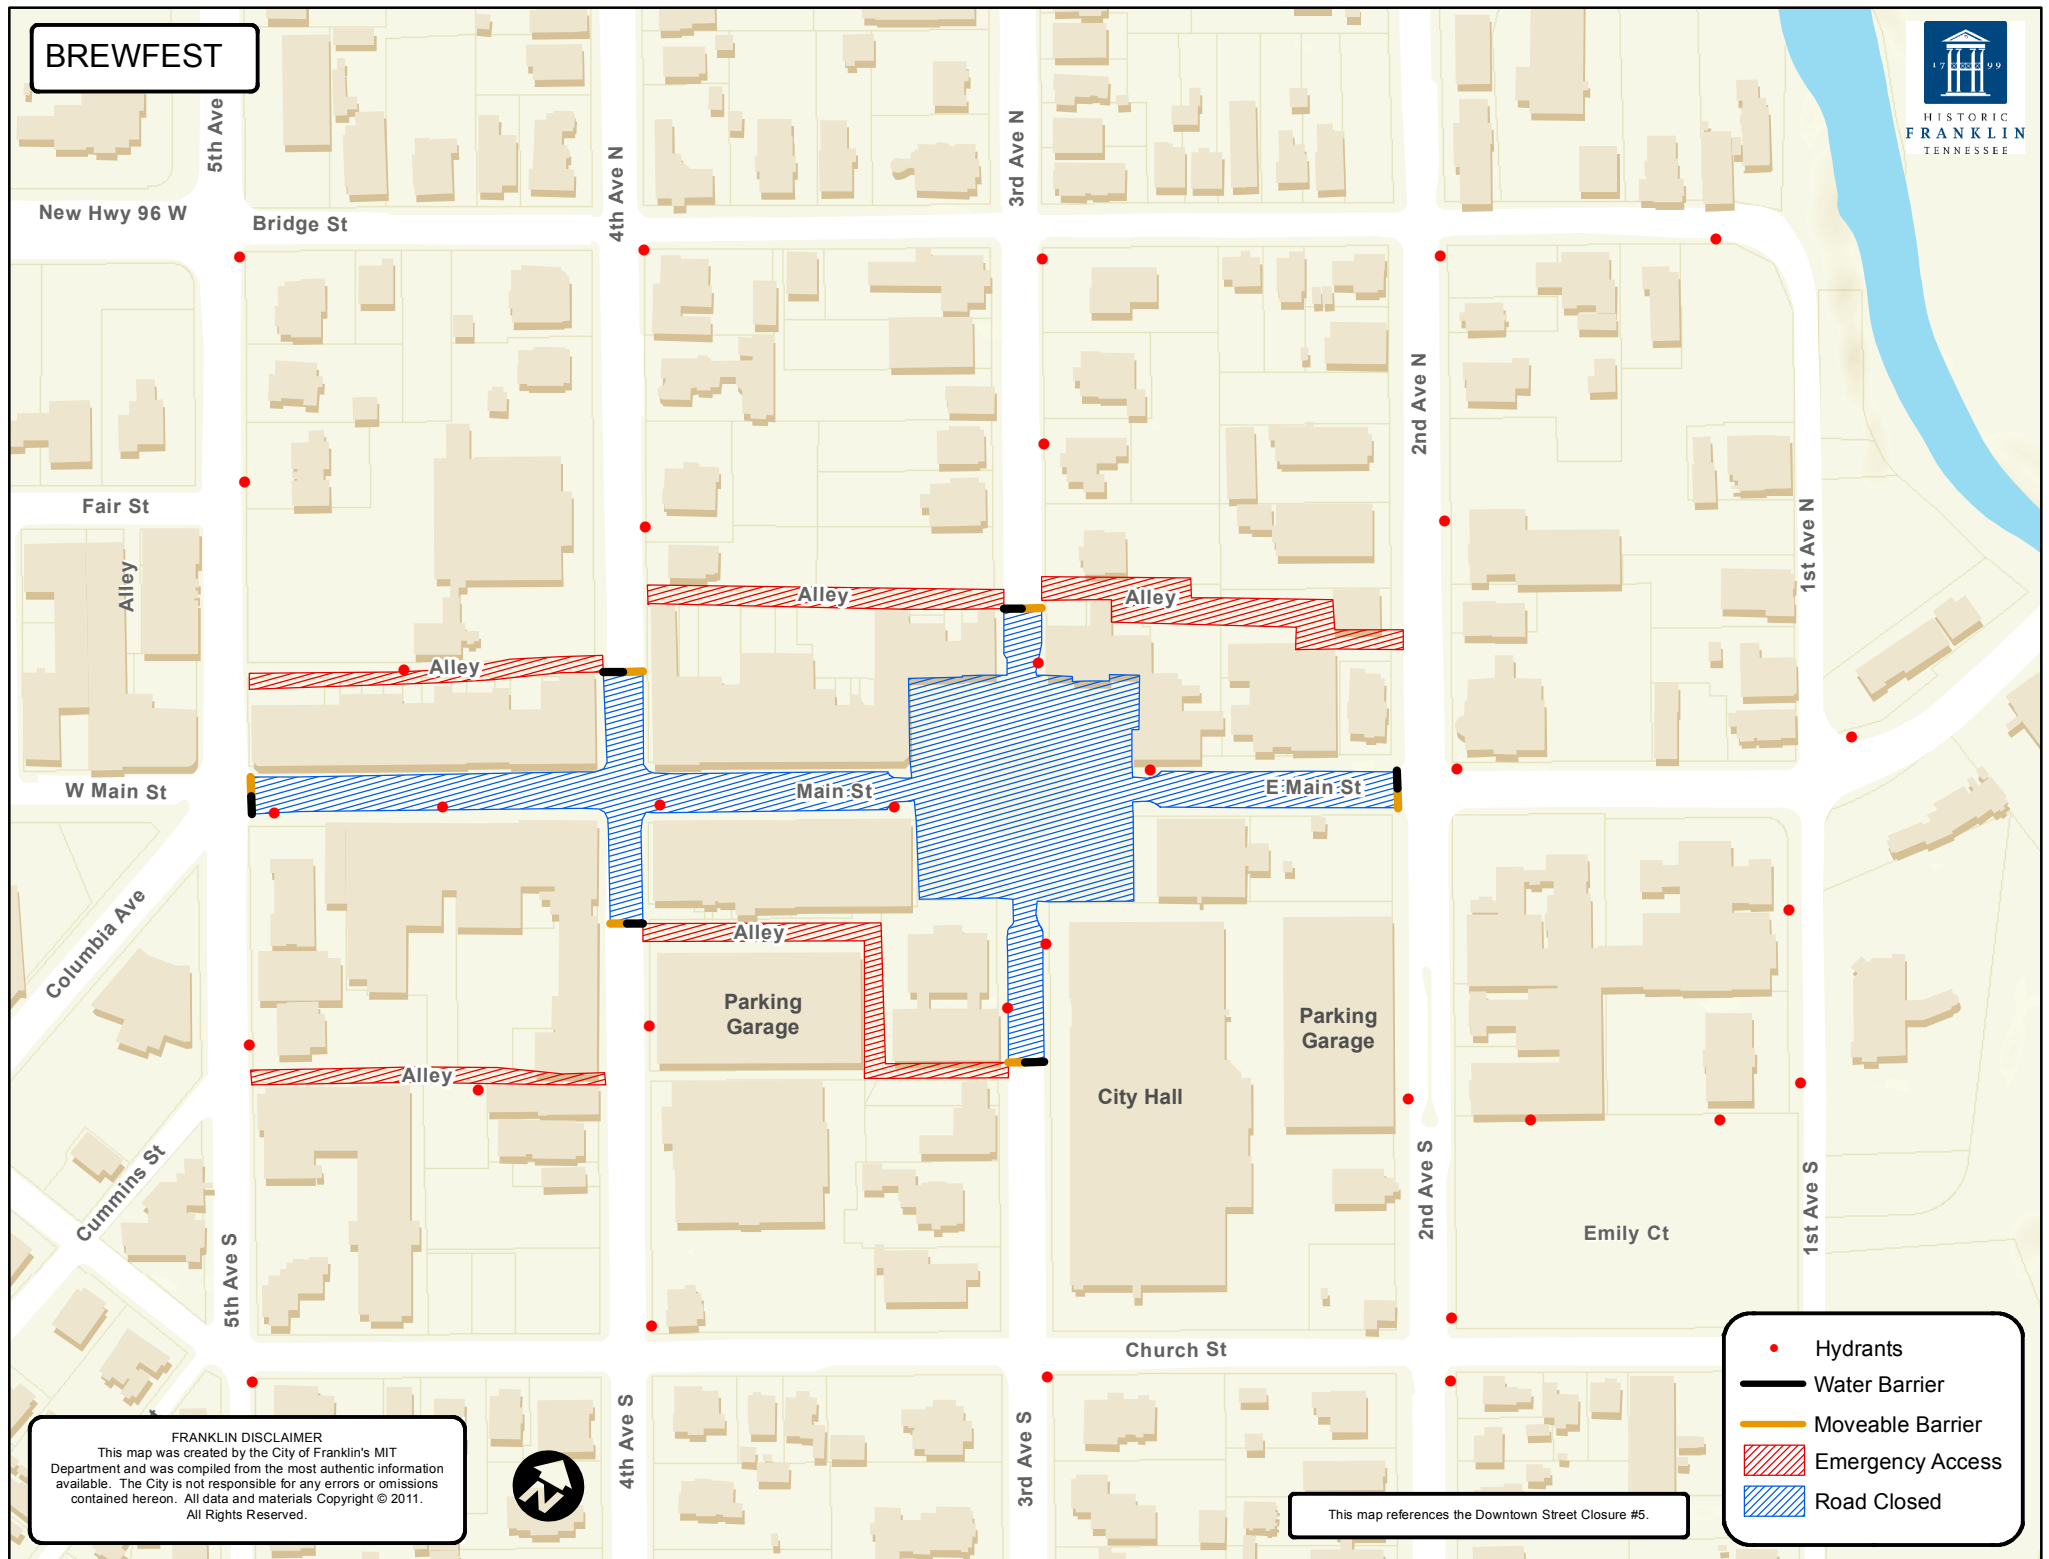

BREWFEST

FRANKLIN DISCLAIMER
This map was created by the City of Franklin's MIT Department and was compiled from the most authentic information available. The City is not responsible for any errors or omissions contained hereon. All data and materials Copyright © 2011. All Rights Reserved.

This map references the Downtown Street Closure #5.

- Hydrants
- Water Barrier
- Moveable Barrier
- ▨ Emergency Access
- ▨ Road Closed