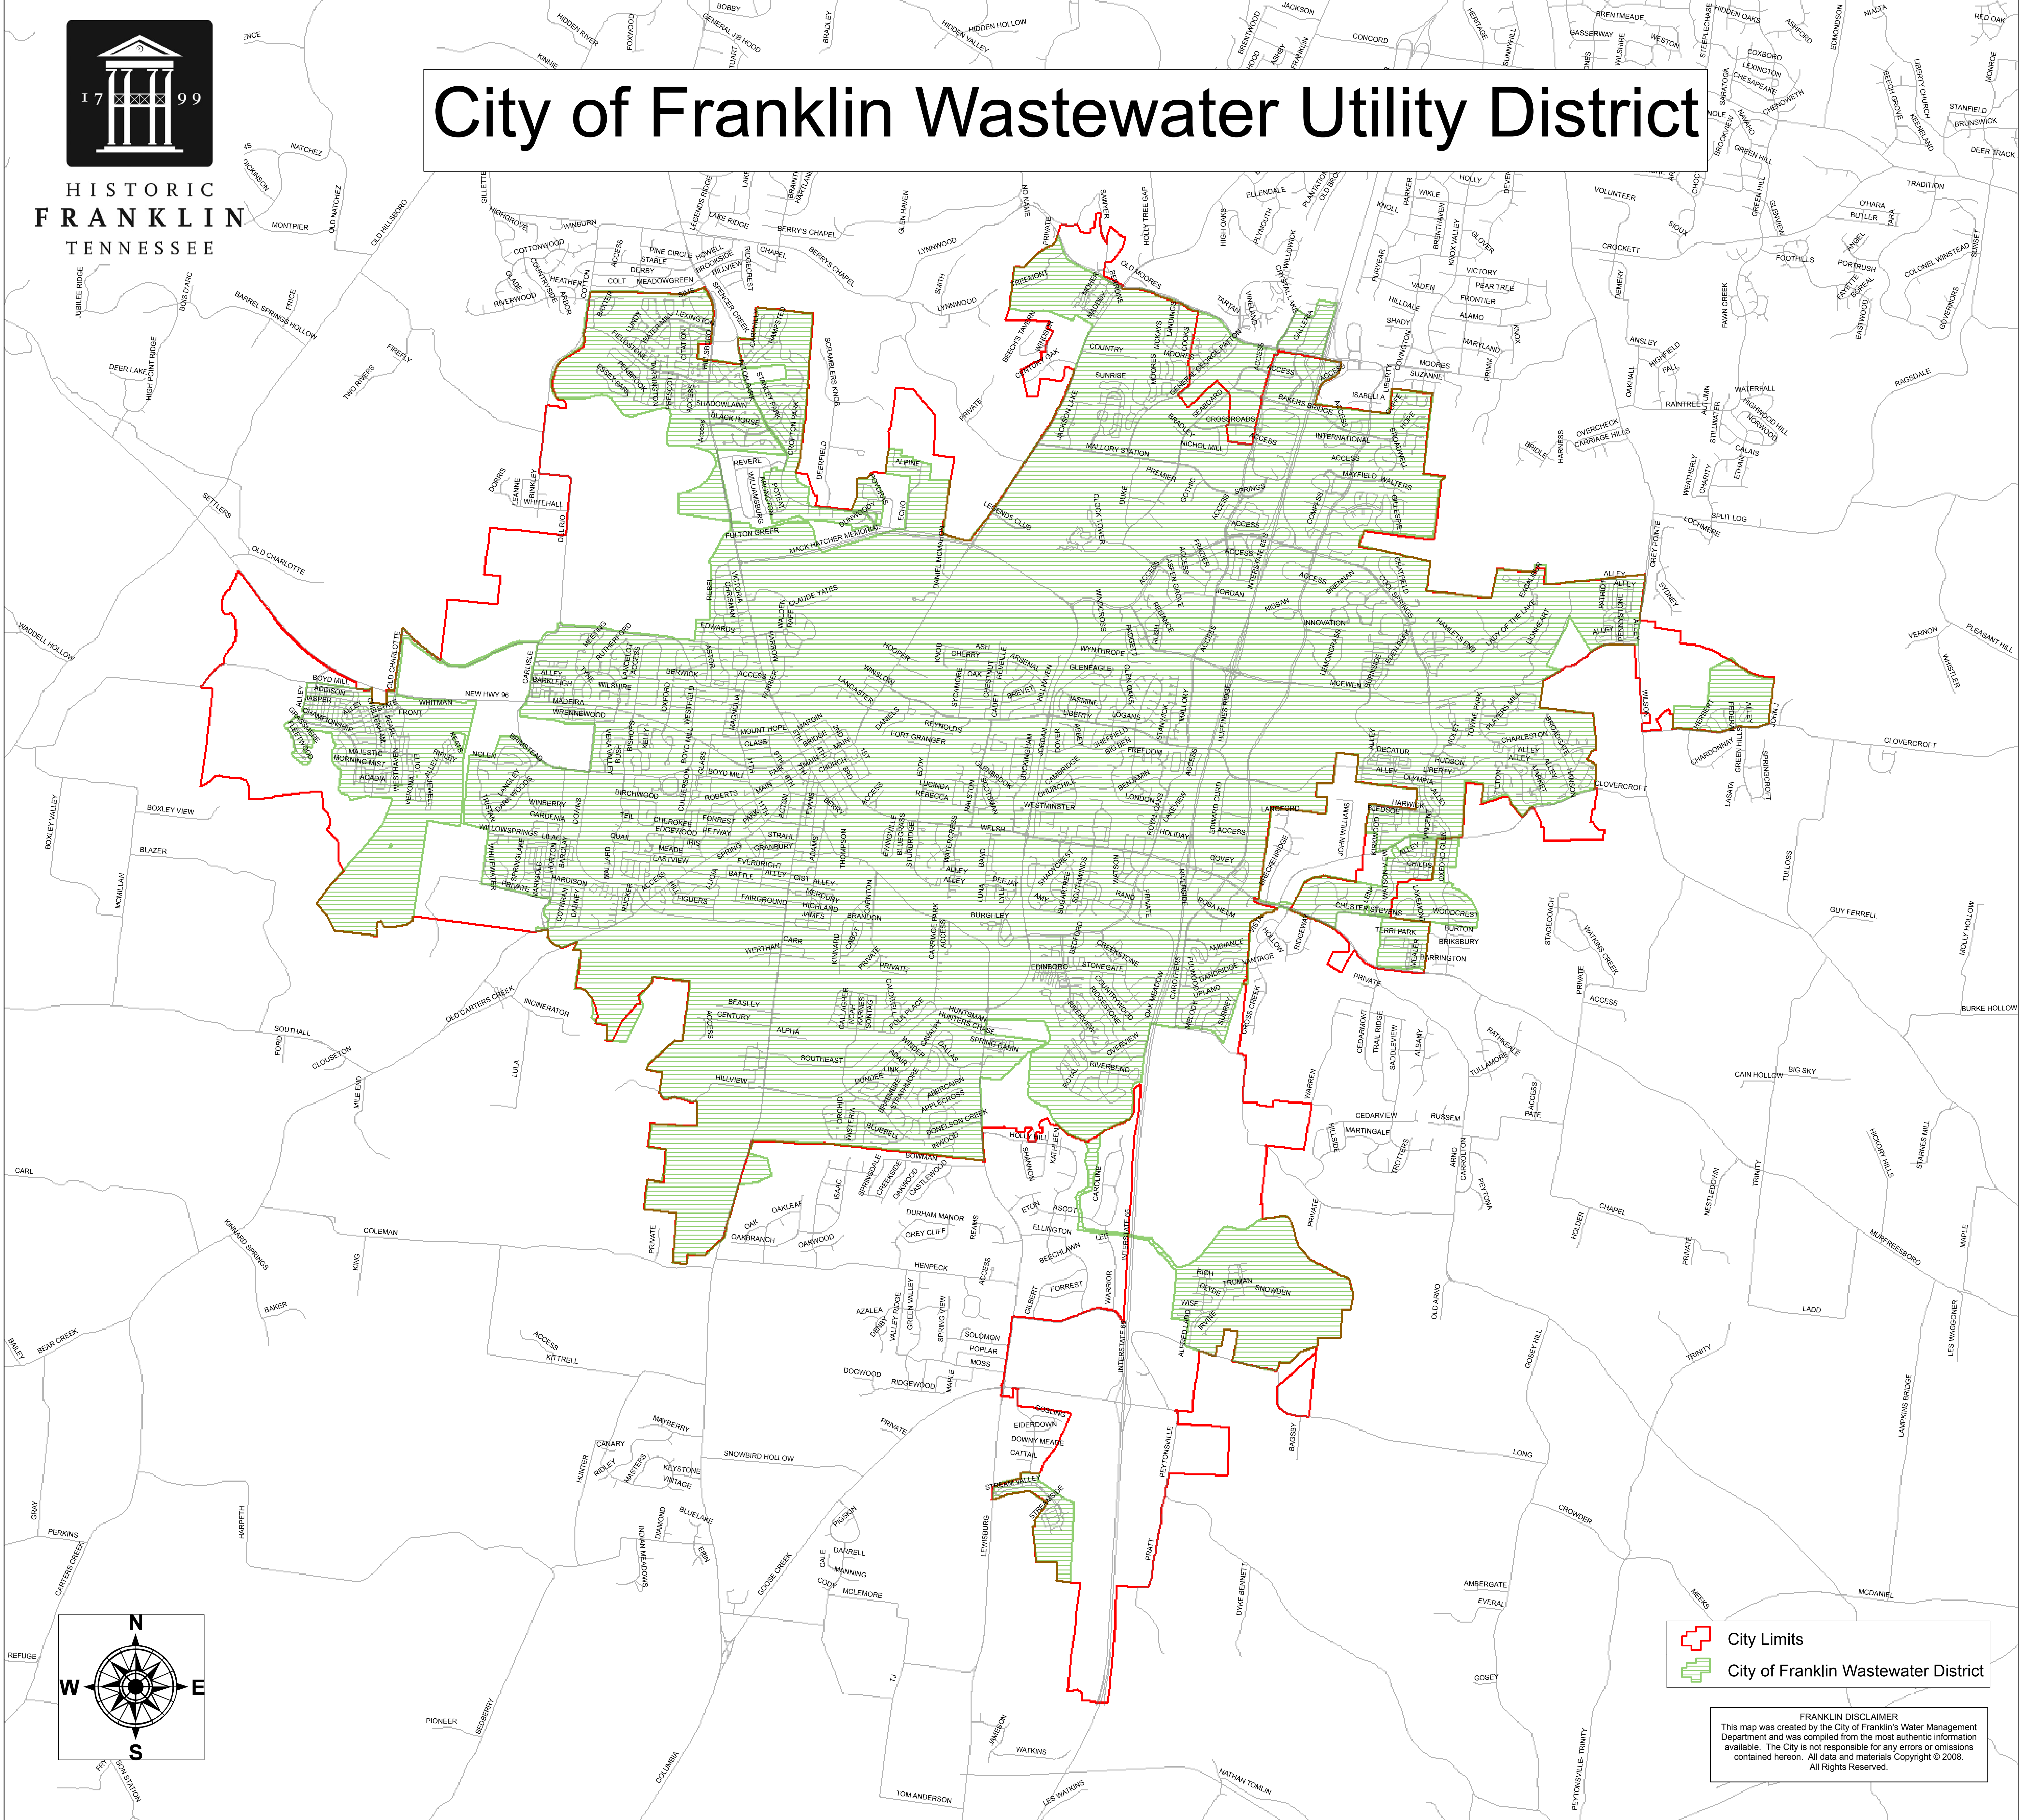

HISTORIC
FRANKLIN
TENNESSEE

City of Franklin Wastewater Utility District

- City Limits
- City of Franklin Wastewater District