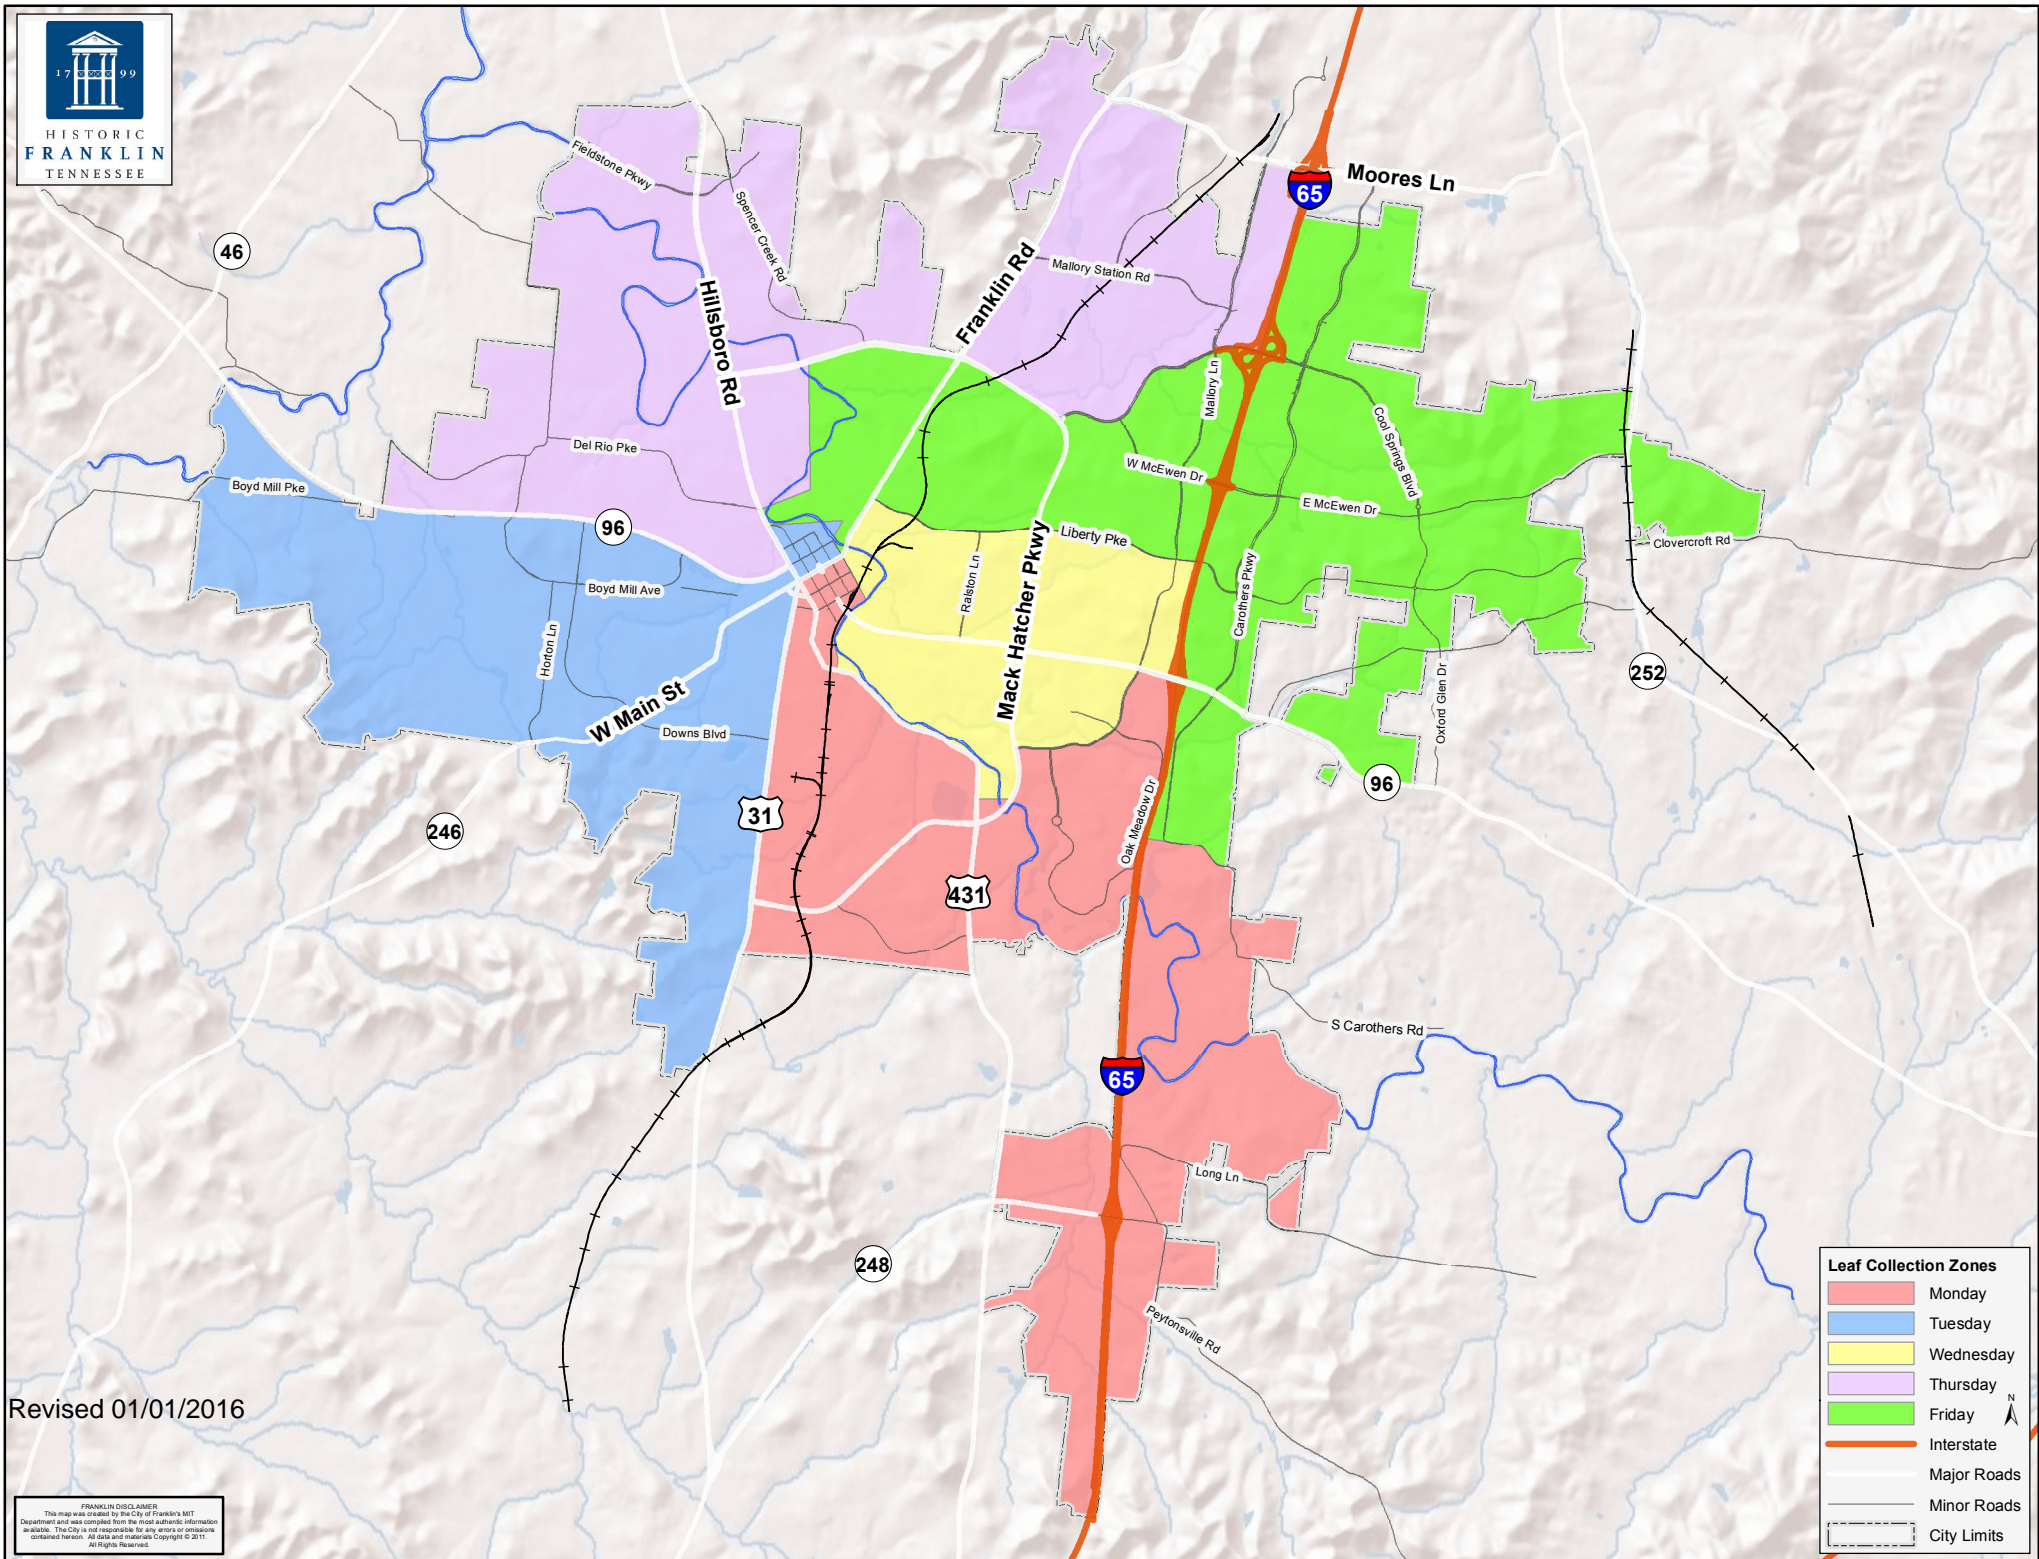

HISTORIC
FRANKLIN
TENNESSEE

Leaf Collection Zones

- Monday
- Tuesday
- Wednesday
- Thursday
- Friday
- Interstate
- Major Roads
- Minor Roads
- City Limits

Revised 01/01/2016